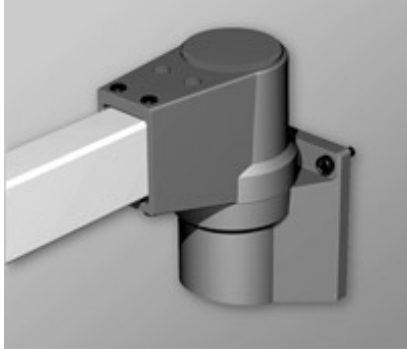

Tara Plus Wall Joint *TPSSWJ Series*

- Accepts 60x40mm rectangular tube perpendicular to its mounting surface.
- Die-cast Aluminum G Al Si 12.
- Rotates 186°.
- Accessible from the top.

Part No. **R149-010-000**