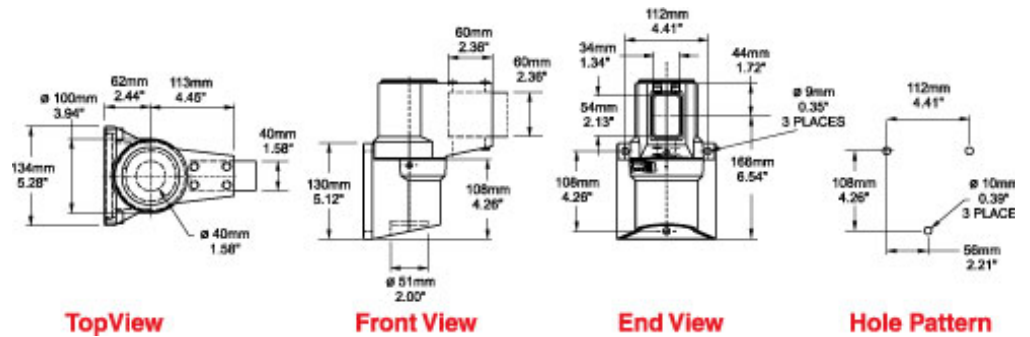

Tara Plus Wall Joint *TPSSWJ Series*

- Accepts 60x40mm rectangular tube perpendicular to its mounting surface.
- Die-cast Aluminum G Al Si 12.
- Rotates 186°.
- Accessible from the top.

Part No. **R149-010-000**