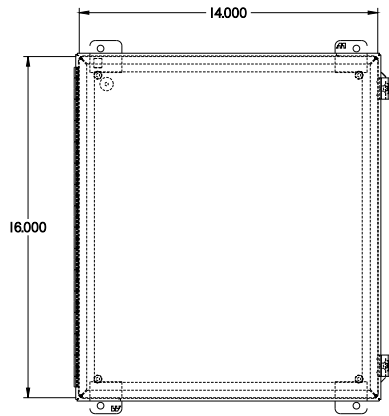

PART No. 1414PH06

for more information visit
www.hammfg.com

Data subject to change without notice

TOP VIEW

ISOMETRIC VIEW

BACK VIEW

LEFT SIDE VIEW

FRONT VIEW

RIGHT SIDE VIEW

INNER PANEL

BOTTOM VIEW