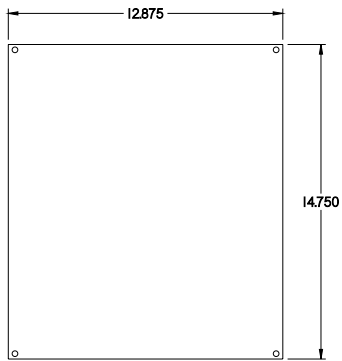

PART No. 1414PH06

for more information visit
www.hammfg.com

Data subject to change without notice

TOP VIEW

ISOMETRIC VIEW

BACK VIEW

LEFT SIDE VIEW

FRONT VIEW

RIGHT SIDE VIEW

INNER PANEL

BOTTOM VIEW