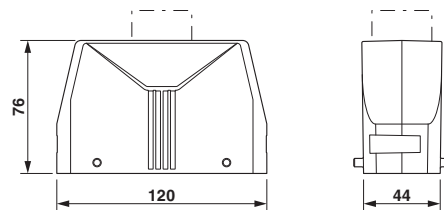

#### Dimensions

Height	76 mm
Width	44 mm
Length	120 mm

### General

Note	for contact inserts HC-B24, BB46, D64, DD108, HV10/16, M
Size	B24
Housing type	Sleeve housing
Locking type	for double locking latch
No. of cable outlets	1
Cable exit	straight
Screw connection	none
Type of the screw connection	1x Pg21
Housing material	Die-cast aluminum, salt water resistant
Housing surface material	Uncoated

## Drawings

Dimensional drawing

Dimensional drawing