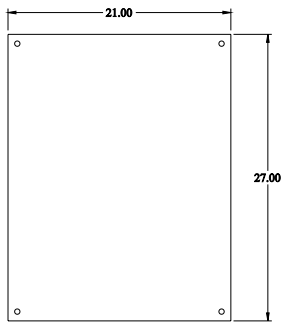

PART No. 1418N4K8

for more information visit

www.hammfg.com

Data subject to change without notice

Isometric drawing Not to Scale

ISOMETRIC VIEW

TOP VIEW

INNER PANEL

BACK VIEW

SIDE VIEW

FRONT VIEW

SIDE VIEW

BOTTOM VIEW