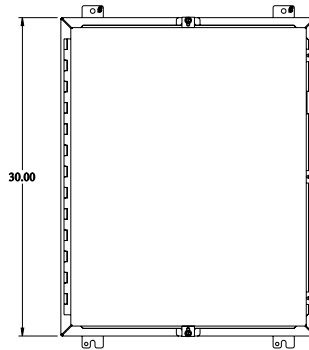

PART No. 1418N4K8

for more information visit

www.hammfg.com

Data subject to change without notice

Isometric drawing Not to Scale

ISOMETRIC VIEW

TOP VIEW

INNER PANEL

BACK VIEW

SIDE VIEW

FRONT VIEW

SIDE VIEW

BOTTOM VIEW