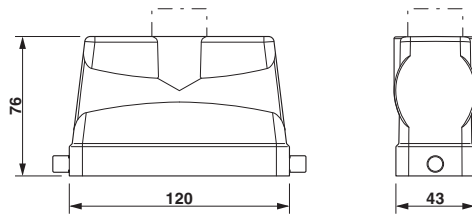

#### Dimensions

Height	76 mm
Width	43 mm
Length	120 mm

### Accessories

Cable gland - HC-M-KV-M32(14-21) - 1690587

Metal screw connection up to 5 bar, thread length: 8 mm, cable diameter: 14 - 21 mm, WAF 34, screw connection: M32

---

Cable gland - HC-M-KV-M32(19-27) - 1646010

Metal screw connection up to 5 bar, thread length: 8 mm, cable diameter: 19 - 27 mm, WAF 43, screw connection: M32

---

### Drawings

Dimensioned drawing

Dimensional drawing

---