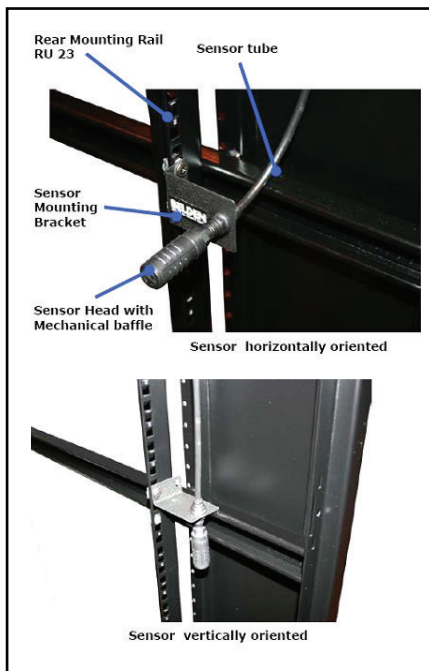

AEHC Controller

Intelligent hot swappable fan cartridges allow for ease of maintenance and system scalability.

Belden's AEHC System utilizes pressure sensing to dynamically adjust for speed, resulting in perfect balance between intake and exhaust air volume.