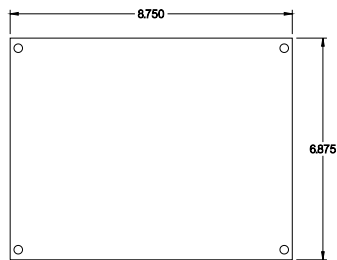

PART No. 1414PHRI

for more information visit

www.hammfg.com

Data subject to change without notice

TOP VIEW

ISOMETRIC VIEW

BACK VIEW

LEFT SIDE VIEW

FRONT VIEW

RIGHT SIDE VIEW

INNER PANEL

BOTTOM VIEW