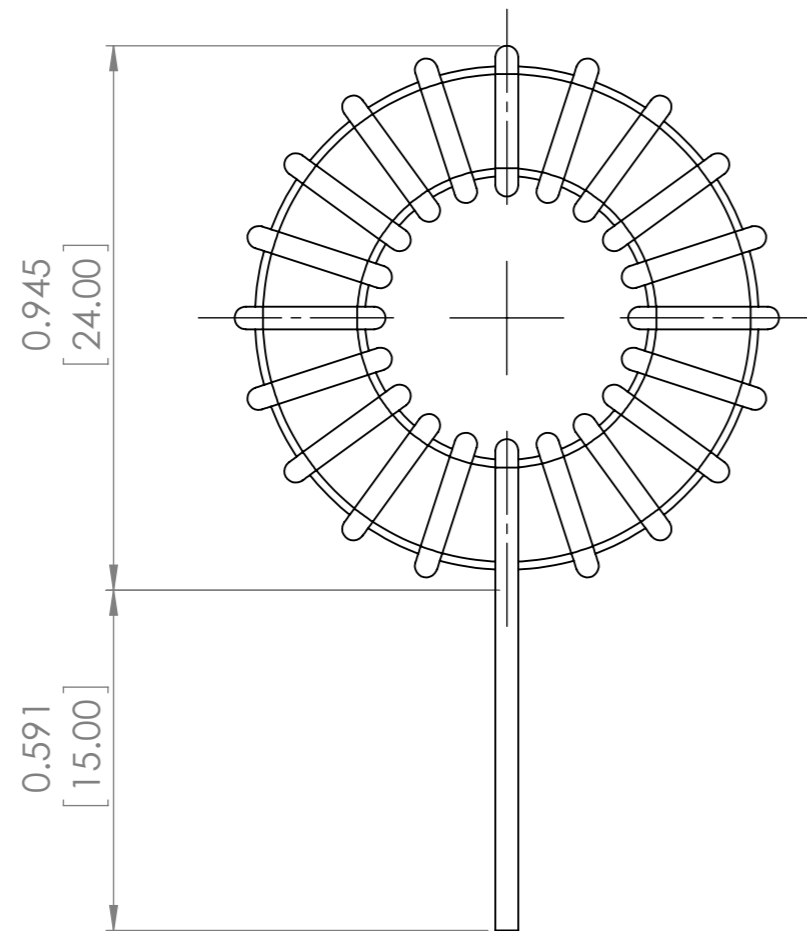

**VERTICAL**

NOTE:

 1. ACTUAL VALUE VARIES PER INDUCTANCE.

DO NOT SCALE DRAWING		REVISION	-
 Apracon LLC. 2 Faraday, Suite#B Irvine, Ca. 92618			
TITLE:		TOROIDAL COIL INDUCTOR	
DWG NO.	ATCA-03		A3
SCALE:3:1	SHEET 1 OF 1		

**HORIZONTAL**

NOTE:

1. ACTUAL VALUE VARIES PER INDUCTANCE.

DO NOT SCALE DRAWING	REVISION	-
 Apracon LLC. 2 Faraday, Suite#B Irvine, Ca. 92618		
TITLE: TOROIDAL COIL INDUCTOR		
DWG NO.	ATCA-03-H	A3
SCALE:3:1	SHEET 1 OF 1	