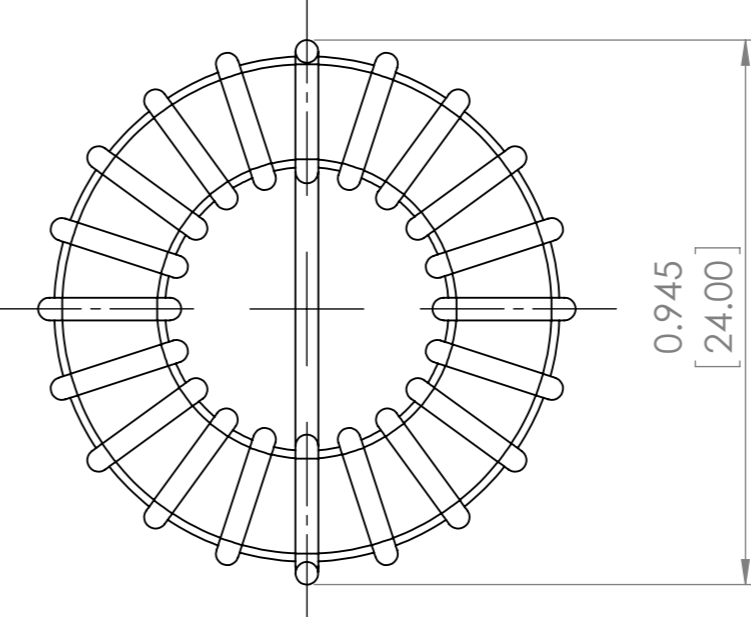

**VERTICAL**

NOTE:

 1. ACTUAL VALUE VARIES PER INDUCTANCE.

DO NOT SCALE DRAWING		REVISION	-
 Apracon LLC. 2 Faraday, Suite#B Irvine, Ca. 92618			
TITLE:		TOROIDAL COIL INDUCTOR	
DWG NO.	ATCA-03		A3
SCALE:3:1	SHEET 1 OF 1		

**HORIZONTAL**

NOTE:

1. ACTUAL VALUE VARIES PER INDUCTANCE.

DO NOT SCALE DRAWING	REVISION	-
 Apracon LLC. 2 Faraday, Suite#B Irvine, Ca. 92618		
TITLE: TOROIDAL COIL INDUCTOR		
DWG NO.	ATCA-03-H	A3
SCALE:3:1	SHEET 1 OF 1	