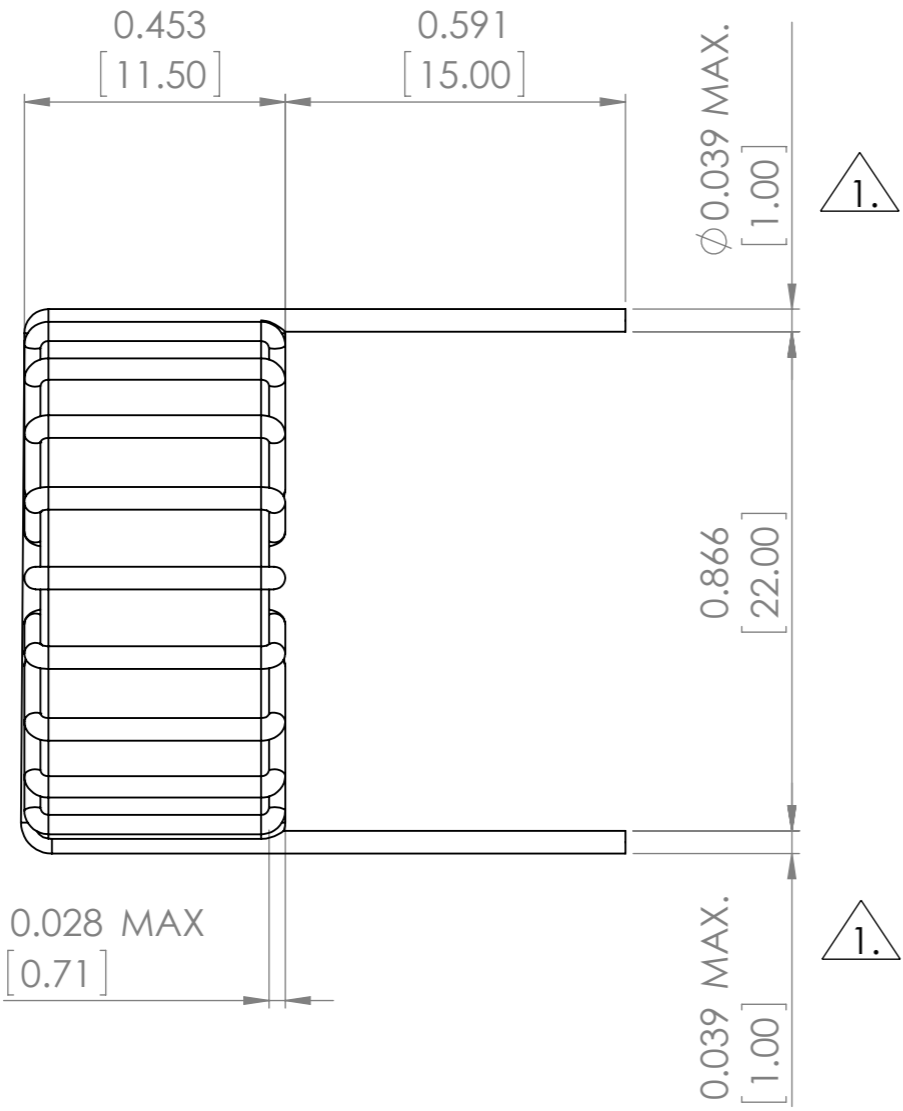

**VERTICAL**

NOTE:

 1. ACTUAL VALUE VARIES PER INDUCTANCE.

DO NOT SCALE DRAWING		REVISION	-
 Apracon LLC. 2 Faraday, Suite#B Irvine, Ca. 92618			
TITLE:		TOROIDAL COIL INDUCTOR	
DWG NO.	ATCA-03		A3
SCALE:3:1	SHEET 1 OF 1		

**HORIZONTAL**

NOTE:

1. ACTUAL VALUE VARIES PER INDUCTANCE.

DO NOT SCALE DRAWING	REVISION	-
 Apracon LLC. 2 Faraday, Suite#B Irvine, Ca. 92618		
TITLE: TOROIDAL COIL INDUCTOR		
DWG NO.	ATCA-03-H	A3
SCALE:3:1	SHEET 1 OF 1	