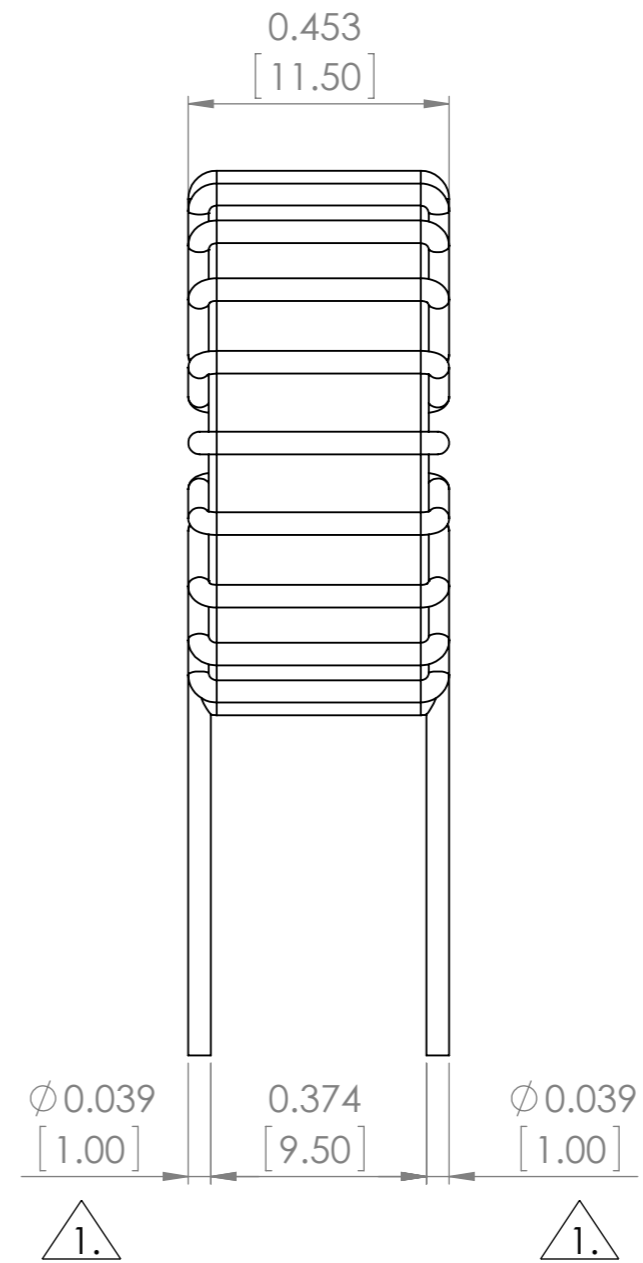

**VERTICAL**

NOTE:

 1. ACTUAL VALUE VARIES PER INDUCTANCE.

DO NOT SCALE DRAWING		REVISION	-
 Apracon LLC. 2 Faraday, Suite#B Irvine, Ca. 92618			
TITLE:		TOROIDAL COIL INDUCTOR	
DWG NO.	ATCA-03		A3
SCALE:3:1	SHEET 1 OF 1		

**HORIZONTAL**

NOTE:

1. ACTUAL VALUE VARIES PER INDUCTANCE.

DO NOT SCALE DRAWING	REVISION	-
 Apracon LLC. 2 Faraday, Suite#B Irvine, Ca. 92618		
TITLE: TOROIDAL COIL INDUCTOR		
DWG NO.	ATCA-03-H	A3
SCALE:3:1	SHEET 1 OF 1	