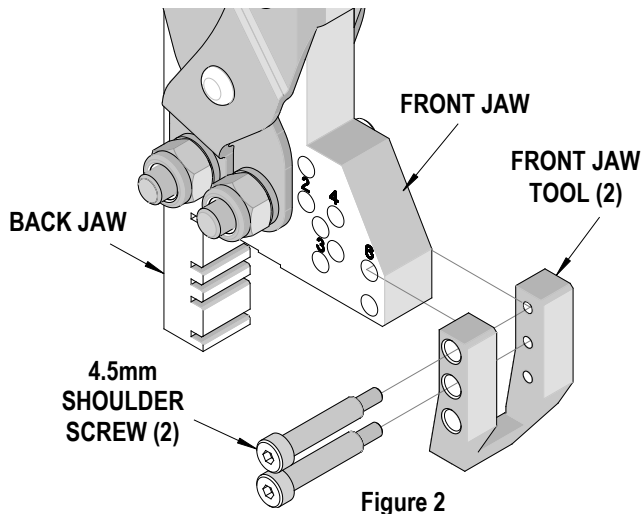

**Operating Space (Keep Out Zone)**

A certain amount of space is required on the printed circuit board for the Removal Tool to fit over the ram module. Make sure there are no other components in this space. See Figure 1.

**Tool Setup**

**NOTE:** Before removing any modules, be sure to remove any screws that attach them to the PCB on the underside of the board.

Figure 1

The back jaw is in the correct position for all pair sizes (2, 3, 4, and 6) and should stay in place when removing the ram module(s). The different locations of the slots have been placed on the back jaws so all pair sizes will fit.

To remove the front jaw tool remove the (2) 4.5mm shoulder screw on the front jaw tool. Remove the front jaw tool. See Figure 2.

This is determined by the pair number of the module used (2, 3, 4, 6 pairs).

The front jaw is marked with numbers 2, 3, 4, and 6. This number relates to the correct location in which the front jaws are installed. See Figure 3.

The back jaw position is fixed and can be used in all pair sizes. No adjustments are required.