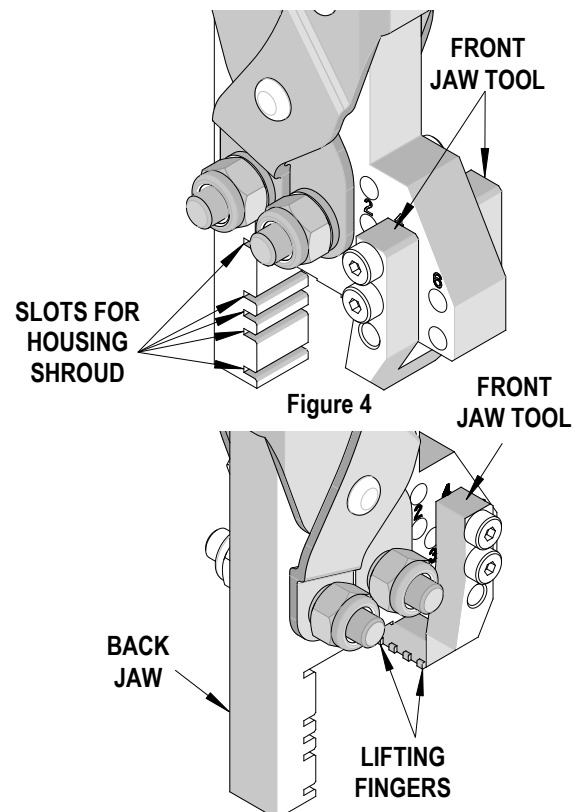

This is determined by the pair number of the module used (2, 3, 4, 6 pairs).

The front jaw is marked with numbers 2, 3, 4, and 6. This number relates to the correct location in which the front jaws are installed. See Figure 3.

The back jaw position is fixed and can be used in all pair sizes. No adjustments are required.

Note: Be certain to correctly position the front jaw tool. See Figure 5 for front jaw tool placement.

When the set-up for the position needed is complete, open the removal tool so jaws fit over the module to be removed. Slowly squeeze the removal tool closed, making sure the slots on the back jaw are seating inside the edges on the module and the lifting fingers on the front jaw tools are below the tabs of the metal stiffener. See Figure 4.

When the removal tool is properly seated onto the module the removal tool should be closed tightly so both front and back jaw faces are touching. See Figure 5. Use a perpendicular upward motion to remove the module. DO not excessively “rock” the module back and forth this may damage to the PCB assembly.