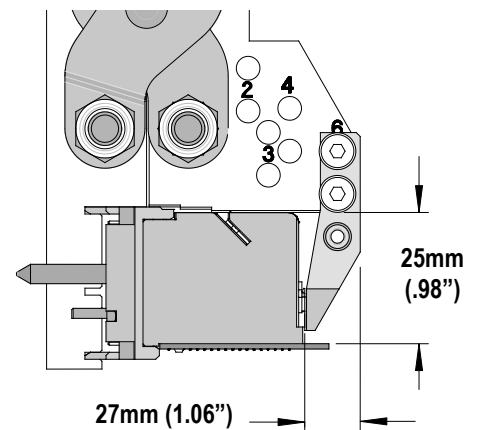

**SCOPE**

Products: Impact™ Ram Module Right Angle Headers, standard and orthogonal configurations 2 to 6 pairs. See Product List below for specific part numbers.

**Product List**

The following is a partial list of the product order numbers and their specifications this tool is designed to be used on. Updates to this list are available on [www.molex.com](http://www.molex.com).

**Description**

The 62202-4350 Impact™ Ram Module Right Angle Removal Tool is a pliers-type tool for removing a ram module right angle header from the printed circuit board. The tool is approximately 215.0mm (8.5 in.) long by 66.0mm (2.6 in.) wide (closed) by 38.0mm (1.5 in.) thick and weighs .48 kg (1 lb).

**Operating Space (Keep Out Zone)**

A certain amount of space is required on the printed circuit board for the Removal Tool to fit over the ram module. Make sure there are no other components in this space. See Figure 1.

**Tool Setup**

**NOTE:** Before removing any modules, be sure to remove any screws that attach them to the PCB on the underside of the board.

Figure 1

The back jaw is in the correct position for all pair sizes (2, 3, 4, and 6) and should stay in place when removing the ram module(s). The different locations of the slots have been placed on the back jaws so all pair sizes will fit.