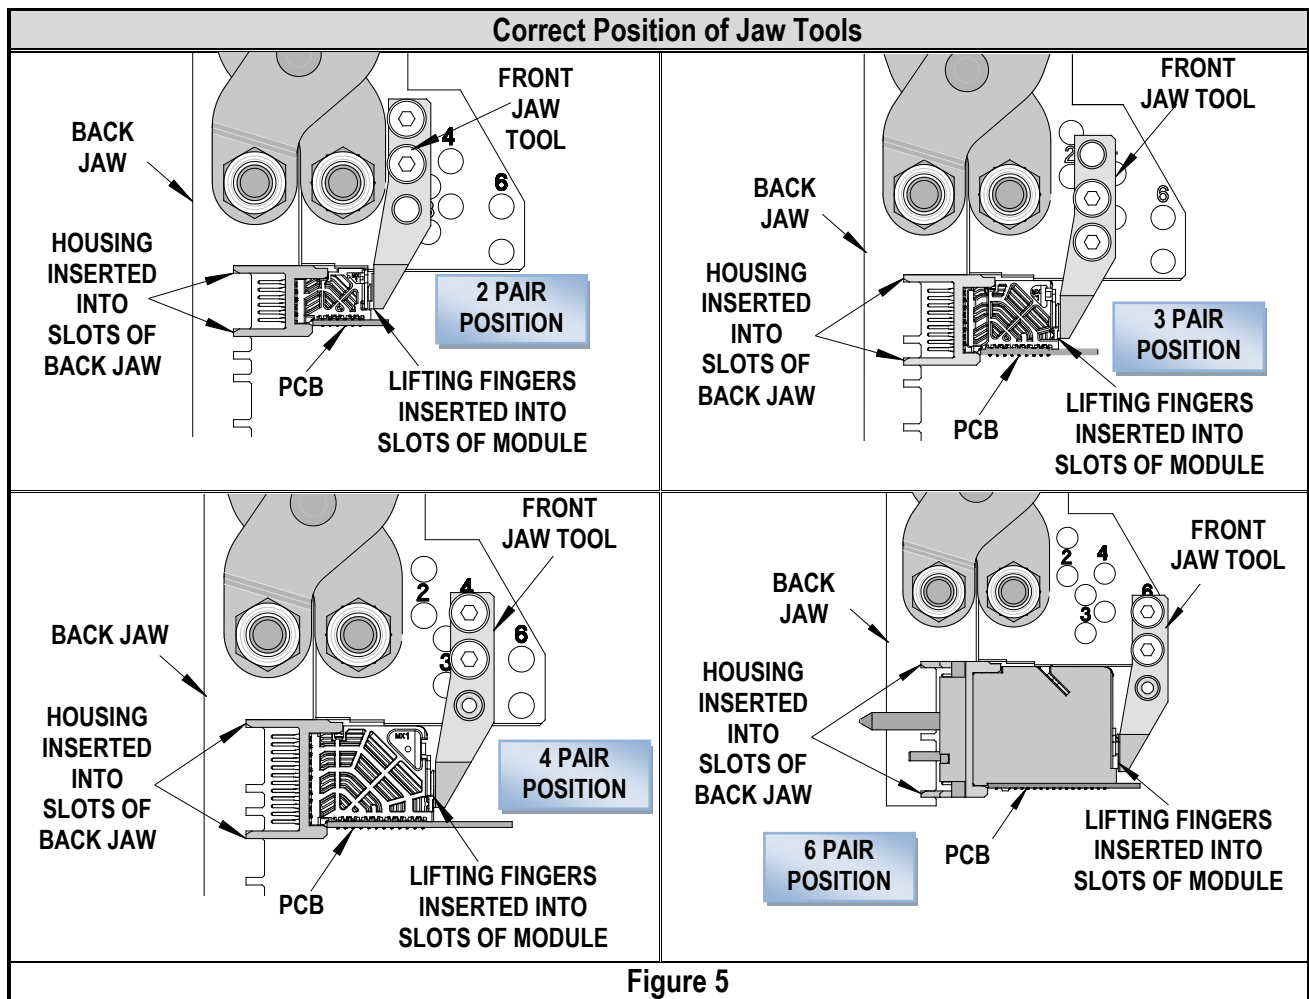

The front jaw is marked with numbers 2, 3, 4, and 6. This number relates to the correct location in which the front jaws are installed. See Figure 3.

The back jaw position is fixed and can be used in all pair sizes. No adjustments are required.

**Note:** Be certain to correctly position the front jaw tool. See Figure 5 for front jaw tool placement.

When the set-up for the position needed is complete, open the removal tool so jaws fit over the module to be removed. Slowly squeeze the removal tool closed, making sure the slots on the back jaw are seating inside the edges on the module and the lifting fingers on the front jaw tools are below the tabs of the metal stiffener. See Figure 4.

When the removal tool is properly seated onto the module the removal tool should be closed tightly so both front and back jaw faces are touching. See Figure 5. Use a perpendicular upward motion to remove the module. DO not excessively “rock” the module back and forth this may damage to the PCB assembly.

Figure 5