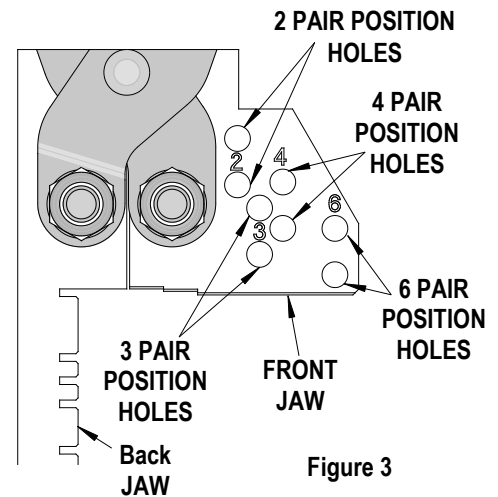

The back jaw is in the correct position for all pair sizes (2, 3, 4, and 6) and should stay in place when removing the ram module(s). The different locations of the slots have been placed on the back jaws so all pair sizes will fit.

To remove the front jaw tool remove the (2) 4.5mm shoulder screw on the front jaw tool. Remove the front jaw tool. See Figure 2.