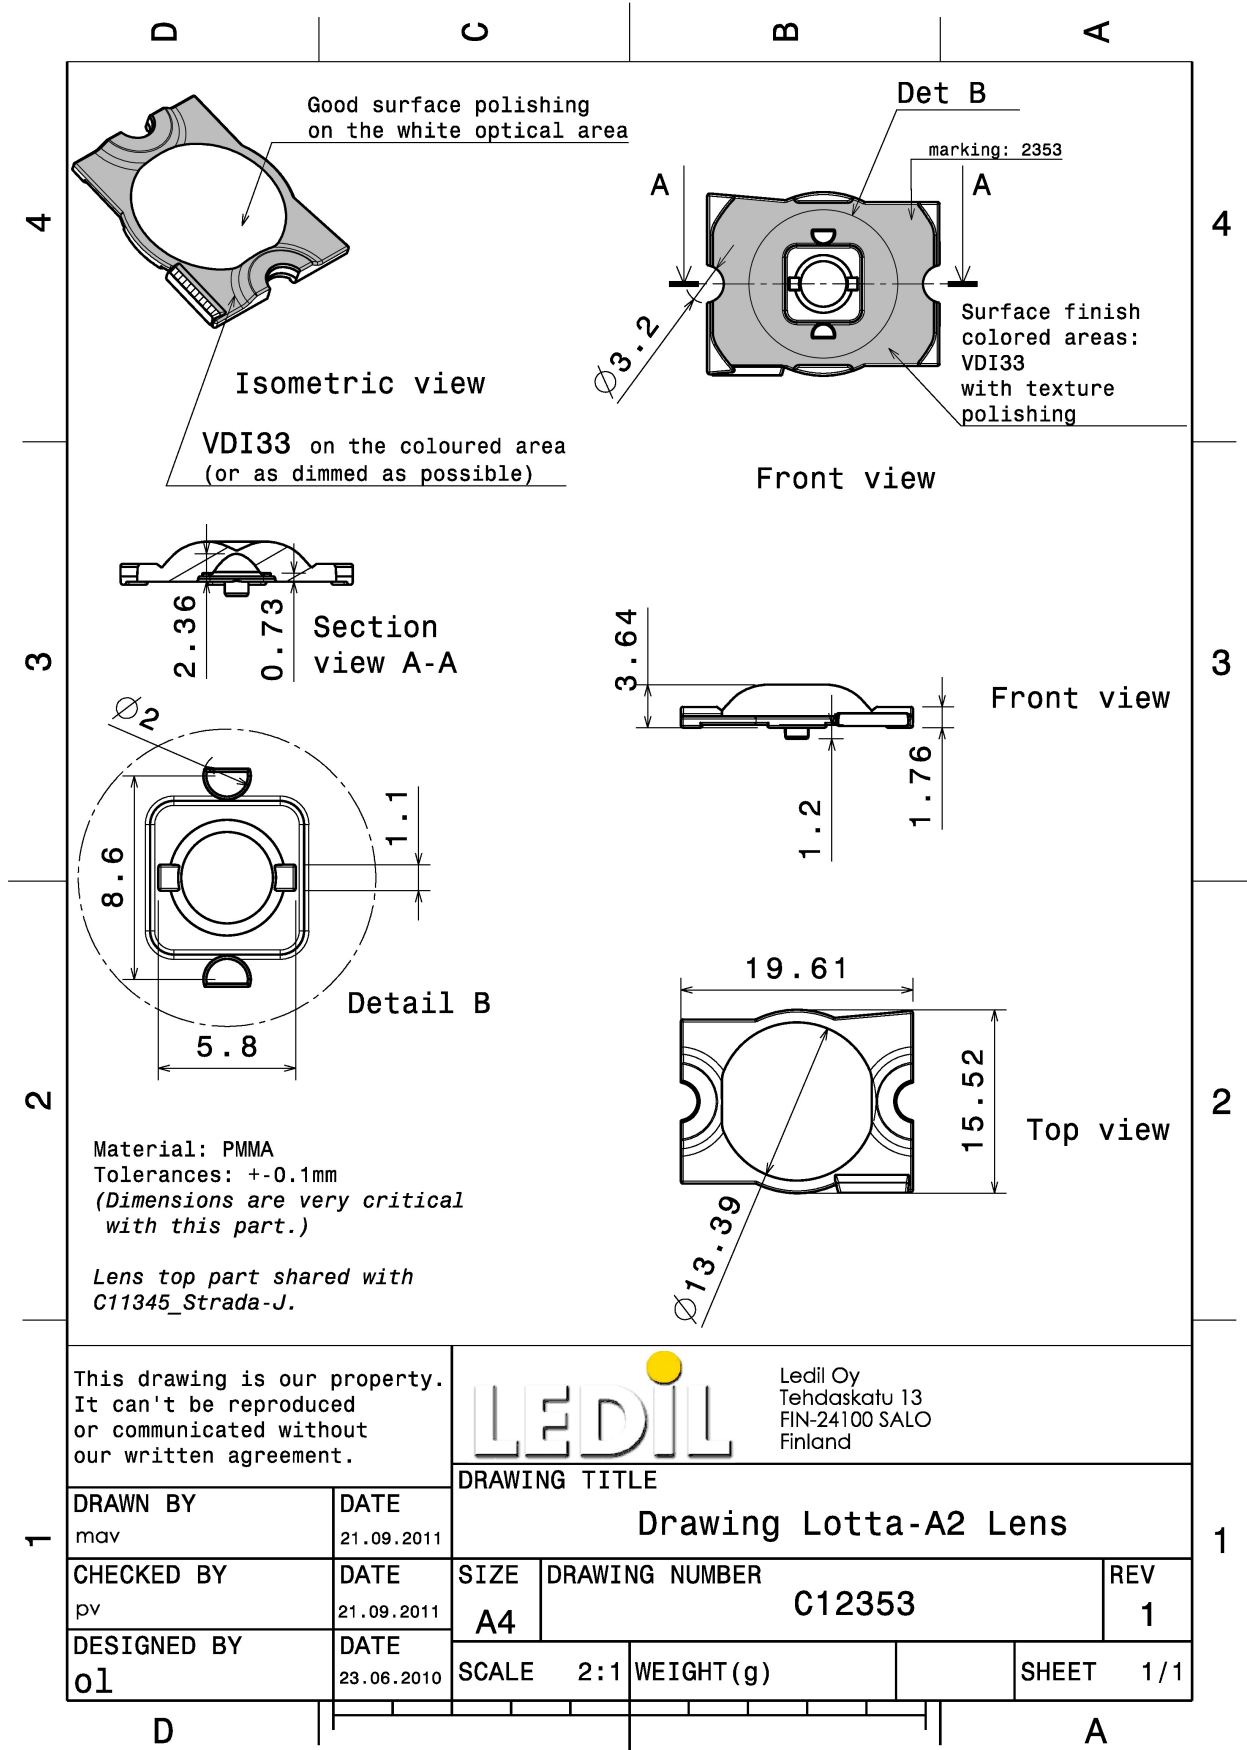

LOTTA-A2

~90° + 170° wide area beam

TECHNICAL SPECIFICATIONS:

Dimensions	20.0 x 15.0 mm
Height	3.6 mm
Fastening	glue, pin
Colour	clear
Box size	480 x 280 x 300 mm
Box weight	3.6 kg
Quantity in Box	3168 pcs
ROHS compliant	yes ⓘ

MATERIAL SPECIFICATIONS:

Component	Type	Material	Colour
LOTTA-A2	Lens	PMMA	clear

PHOTOMETRIC DATA (MEASURED):

LED LUXEON Rebel ES

FWHM 92.0 + 170.0°

Efficiency 87 %

Peak intensity 0.240 cd/lm

Required components: