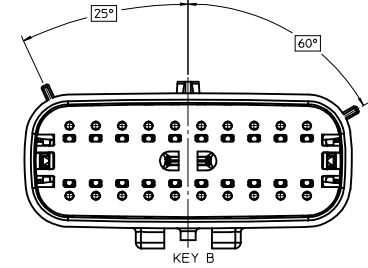

**SHEET DESCRIPTION**  
KEY CONFIGURATIONS CONT.

**2X6**

**2X8**

**2X10**

<b>ENTER DESCRIPTION</b> EC NO: UAU2017-0031 DRAWING NO: 2016/08/16 CHKD: APPR:KDEKOSKI 2016/09/01	QUALITY SYMBOLS ∇=0 ∇=0 ∇=0	GENERAL TOLERANCES (UNLESS SPECIFIED)		DIMENSION STYLE <b>MM ONLY</b>	SCALE 3:1	DESIGN UNITS METRIC	THIRD ANGLE PROJECTION
		4 PLACES ± --- ± --- 3 PLACES ± --- ± --- 2 PLACES ± 0.10 ± --- 1 PLACE ± 0.2 ± --- 0 PLACE ± --- ± ---	mm INCH ± --- ± --- ± 0.10 ± --- ± 0.2 ± --- ± --- ± ---	DRAWN BY DATE APPROFIT 2014/04/28 CHECKED BY DATE KBORUSZEWSKI 2014/04/29 APPROVED BY DATE VKOSHY 2014/05/14	MATERIAL NO. SEE NOTE 2a.	DOCUMENT NO. SD-33482-0001	SHEET NO. 4 OF 9
DRAFT WHERE APPLICABLE MUST REMAIN WITHIN DIMENSIONS		THIS DRAWING CONTAINS INFORMATION THAT IS PROPRIETARY TO MOLEX INCORPORATED AND SHOULD NOT BE USED WITHOUT WRITTEN PERMISSION					

**SHEET DESCRIPTION**

BLADE SEALED ASSEMBLY

**CHARTED DIMENSIONS**

DESCRIPTION	DIMENSIONS				
	A	B	C	D	E
2X2	15.54	1.75	24.40	54.45	22.23
2X3 STANDARD	19.04	3.50	26.21	54.45	22.23
2X3 LENGTHENED	19.04	3.50	26.21	56.45	22.23
2X4	22.54	1.75	27.21	54.45	22.23
2X6	29.54	1.75	32.27	54.45	22.23
2X8	36.54	1.75	38.88	54.45	22.23
2X10	43.64	1.75	45.65	54.45	22.05