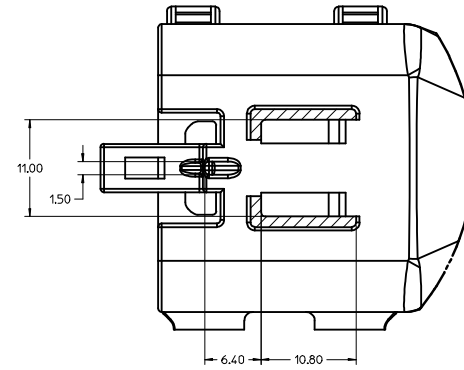

SHEET DESCRIPTION

BACKSHELL

Partial Z-Z
SCALE 35:1

ENTER DESCRIPTION EC NO: UAU2017-0031 DRAWING: 104 CHKD: APPR: KDKOSKI 2016/09/01	QUALITY SYMBOLS ∇=0 ∇=0 ∇=0	GENERAL TOLERANCES (UNLESS SPECIFIED)		DIMENSION STYLE MM ONLY		SCALE 3.5:1	DESIGN UNITS METRIC	THIRD ANGLE PROJECTION		
		4 PLACES ± --- ± ---	3 PLACES ± --- ± ---	2 PLACES ± 0.10 ± ---	1 PLACE ± 0.2 ± ---	0 PLACE ± --- ± ---	DRAWN BY DATE APPROFFITT 2014/04/28	TITLE MX150 BLADE DUAL ROW SEALED ASSEMBLY MAT SEAL		
		ANGULAR ± 1 °		DRAFT WHERE APPLICABLE MUST REMAIN WITHIN DIMENSIONS		SEE NOTE 2a.	CHECKED BY DATE KBORUSZEWSKI 2014/04/29	APPROVED BY DATE VKOSHY 2014/05/14		
		MATERIAL NO.		DOCUMENT NO.		SHEET NO.	THIS DRAWING CONTAINS INFORMATION THAT IS PROPRIETARY TO MOLEX INCORPORATED AND SHOULD NOT BE USED WITHOUT WRITTEN PERMISSION			
						SD-33482-0001		8 OF 9