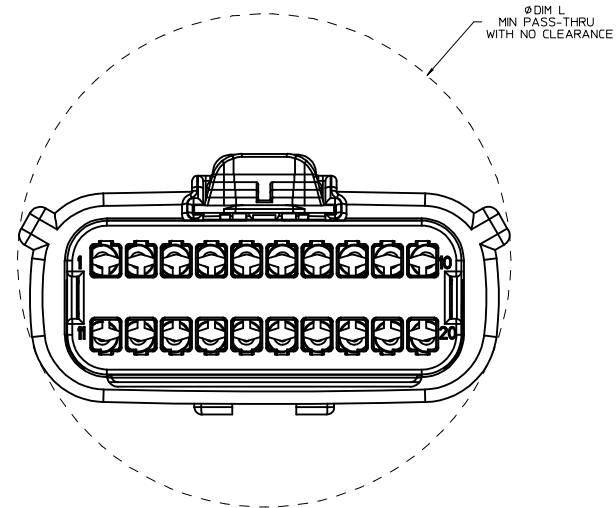

SHEET DESCRIPTION

SYSTEM PACKAGING

CHARTED DIMENSIONS

CKT	BLADE CONFIGURATION	RECEPTACLE CONFIGURATION	DIMENSIONS	
			K	L
2X2	STANDARD	W/O CLIPSLOT	72.78	28.00
		W/ CLIPSLOT	72.78	28.50
		LENGTHENED	77.21	28.00
2X3	STANDARD	W/O CLIPSLOT	72.78	28.00
		W/ CLIPSLOT	72.78	30.50
		LENGTHENED	74.79	30.50
2X4	STANDARD	W/O CLIPSLOT	72.78	29.50
		W/ CLIPSLOT	72.78	31.50
2X6	STANDARD	W/O CLIPSLOT	72.79	35.58
		W/ CLIPSLOT	72.79	35.58
2X8	STANDARD	W/O CLIPSLOT	72.67	42.25
		W/ CLIPSLOT	72.67	42.25
2X10	STANDARD	STANDARD	72.78	49.05

ENTER DESCRIPTION EC NO: UA02017-0031 DRAWING: 104 CHKD: APPR:KDEKOSKI 2016/08/16 2016/09/01	QUALITY SYMBOLS	GENERAL TOLERANCES (UNLESS SPECIFIED)		DIMENSION STYLE	SCALE	DESIGN UNITS	THIRD ANGLE PROJECTION	
	▽=0	mm	INCH	MM ONLY	4:1	METRIC	☐	
	▽=0	4 PLACES ± --- ± ---	APPROFIT	DATE	TITLE			
	▽=0	3 PLACES ± --- ± ---	2014/04/28	MX150 BLADE DUAL ROW SEALED ASSEMBLY MAT SEAL				
▽=0	2 PLACES ± 0.10 ± ---	KBORUSZEWSKI	DATE	molex DOCUMENT NO. SD-33482-0001 SHEET NO. 6 OF 9				
▽=0	1 PLACE ± 0.2 ± ---	2014/04/29						
▽=0	0 PLACE ± --- ± ---	APPROVED BY	DATE	THIS DRAWING CONTAINS INFORMATION THAT IS PROPRIETARY TO MOLEX INCORPORATED AND SHOULD NOT BE USED WITHOUT WRITTEN PERMISSION				
		VKOSHY	2014/05/14					
		MATERIAL NO.	SEE NOTE 2a.					
		ANGULAR ± 1 °						
		DRAFT WHERE APPLICABLE MUST REMAIN WITHIN DIMENSIONS