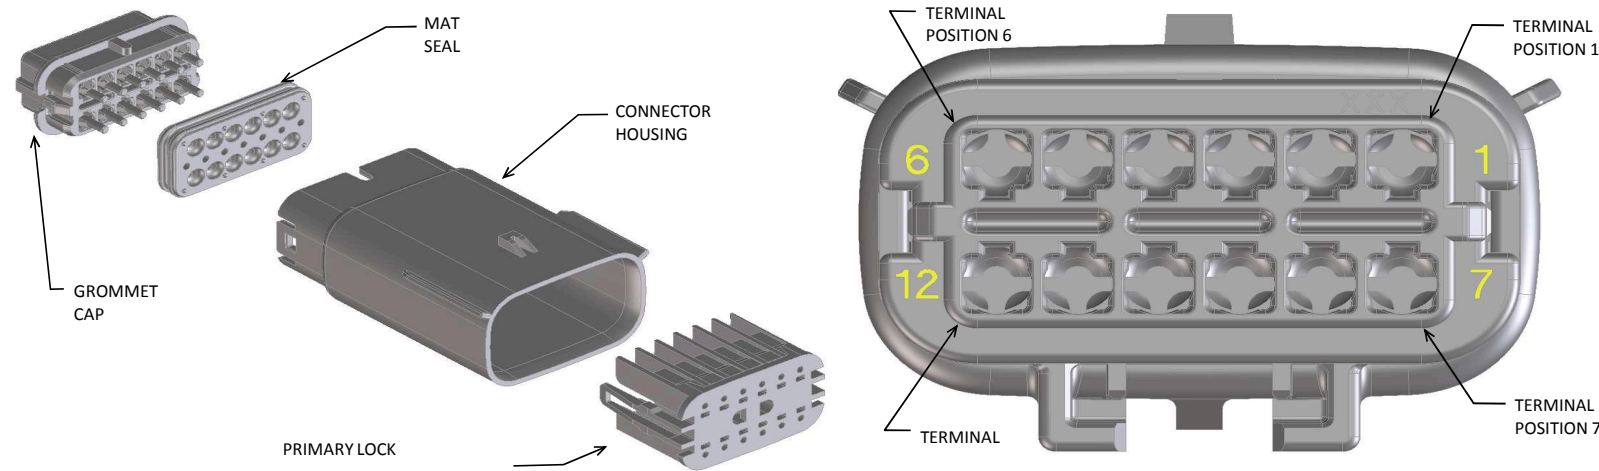

MX150 2X6 BLADE SEALED ASSY MAT SEAL
BOM AND PIN OUT SHEET

ABBREVIATION	DESCRIPTION	COLOR	MATERIAL
A-BLK	HOUSING, KEYING OPTION A	BLACK	SPS/NYLON GF20
B-LG	HOUSING, KEYING OPTION B	LIGHT GRAY	SPS/NYLON GF20
C-BR	HOUSING, KEYING OPTION C	BROWN	SPS/NYLON GF20
D-GR	HOUSING, KEYING OPTION D	GREEN	SPS/NYLON GF20
A-YL	HOUSING, KEYING OPTION A	YELLOW	SPS/NYLON GF20
C-DG	HOUSING, KEYING OPTION C	DARK GRAY	SPS/NYLON GF20
D-SG	HOUSING, KEYING OPTION D	STONE GRAY	SPS/NYLON GF20
GCP	GROMMET CAP (PLUGGED)	BLACK	SPS/NYLON GF20
PLR	PLR	NATURAL	SPS/NYLON GF20
M-R	MAT SEAL	RUST RED	INHERENTLY LUBRICATED SILICONE
M-B	MAT SEAL	ROYAL BLUE	INHERENTLY LUBRICATED SILICONE

FOR ADDITIONAL INFORMATION SEE SD-33482-0001