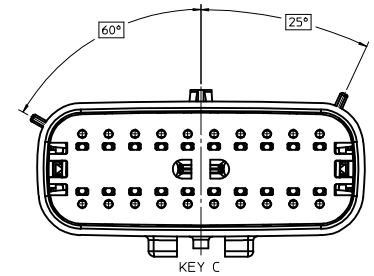

**SHEET DESCRIPTION**  
KEY CONFIGURATIONS CONT.

**2X6**

**2X8**

**2X10**

<b>ENTER DESCRIPTION</b> EC NO: UAU2017-0031 DRAWING NO: 2016/08/16 CHKD: APPR:KDEKOSKI 2016/09/01	QUALITY SYMBOLS ∇=0 ∇=0 ∇=0	GENERAL TOLERANCES (UNLESS SPECIFIED)		DIMENSION STYLE <b>MM ONLY</b>	SCALE 3:1	DESIGN UNITS METRIC	THIRD ANGLE PROJECTION
		4 PLACES ± --- ± --- 3 PLACES ± --- ± --- 2 PLACES ± 0.10 ± --- 1 PLACE ± 0.2 ± --- 0 PLACE ± --- ± ---	mm INCH ± --- ± --- ± 0.10 ± --- ± 0.2 ± --- ± --- ± ---	DRAWN BY DATE APPROFIT 2014/04/28 CHECKED BY DATE KBORUSZEWSKI 2014/04/29 APPROVED BY DATE VKOSHY 2014/05/14	MATERIAL NO. SEE NOTE 2a.	DOCUMENT NO. SD-33482-0001	SHEET NO. 4 OF 9
DRAFT WHERE APPLICABLE MUST REMAIN WITHIN DIMENSIONS		THIS DRAWING CONTAINS INFORMATION THAT IS PROPRIETARY TO MOLEX INCORPORATED AND SHOULD NOT BE USED WITHOUT WRITTEN PERMISSION					

**SHEET DESCRIPTION**

BLADE SEALED ASSEMBLY

**CHARTED DIMENSIONS**

DESCRIPTION	DIMENSIONS				
	A	B	C	D	E
2X2	15.54	1.75	24.40	54.45	22.23
2X3 STANDARD	19.04	3.50	26.21	54.45	22.23
2X3 LENGTHENED	19.04	3.50	26.21	56.45	22.23
2X4	22.54	1.75	27.21	54.45	22.23
2X6	29.54	1.75	32.27	54.45	22.23
2X8	36.54	1.75	38.88	54.45	22.23
2X10	43.64	1.75	45.65	54.45	22.05