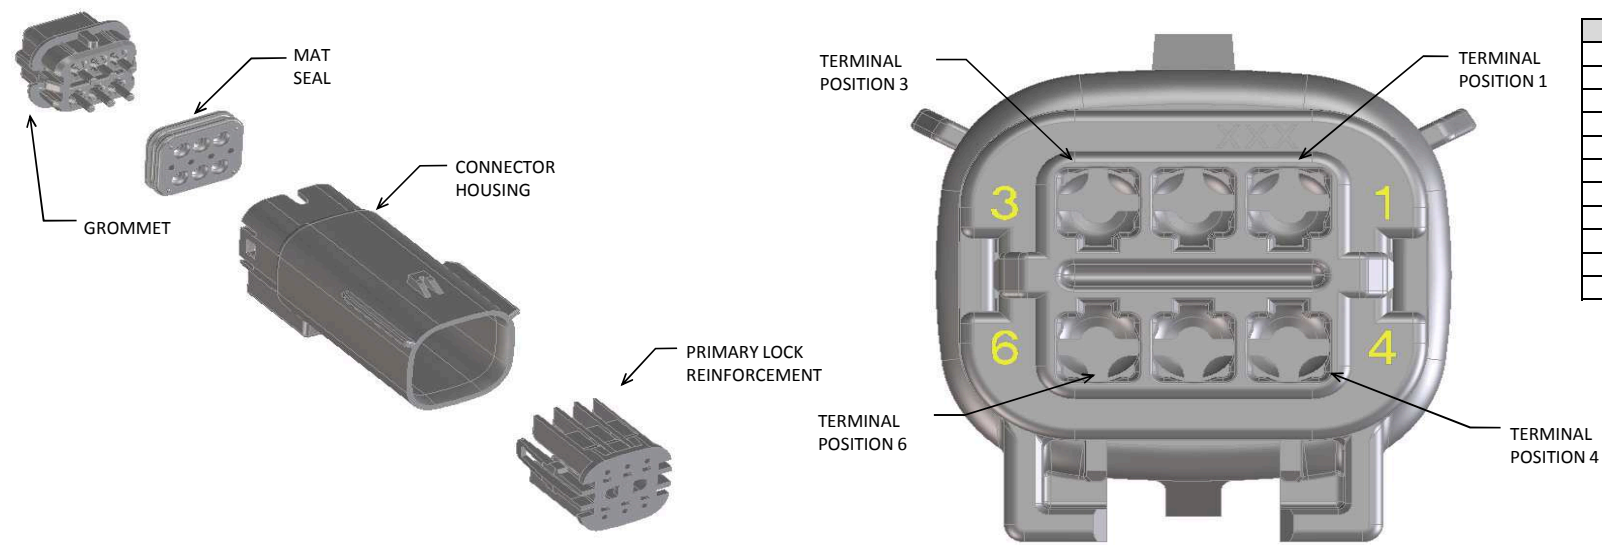

**MX150 2X3 BLADE SEALED ASSEMBLY MAT SEAL
BOM AND PIN OUT SHEET**

ABBREVIATION	DESCRIPTION	COLOR	MATERIAL
A-BLK	HOUSING, KEYING OPTION A	BLACK	SPS/NYLON GF20
B-LG	HOUSING, KEYING OPTION B	LIGHT GRAY	SPS/NYLON GF20
C-BR	HOUSING, KEYING OPTION C	BROWN	SPS/NYLON GF20
D-GR	HOUSING, KEYING OPTION D	GREEN	SPS/NYLON GF20
C-DG	HOUSING, KEYING OPTION C	DARK GRAY	SPS/NYLON GF20
D-SG	HOUSING, KEYING OPTION D	STONE GRAY	SPS/NYLON GF20
A-YW	HOUSING, KEYING OPTION A	YELLOW	SPS/NYLON GF20
GC	GROMMET CAP (STANDARD)	BLACK	SPS/NYLON GF20
GCL	GROMMET CAP (LENGTHENED)	BLACK	SPS/NYLON GF20
PLR	PLR	NATURAL	SPS/NYLON GF20
M	MAT SEAL	ROYAL BLUE	INHERENTLY LUBRICATED SILICONE

FOR ADDITIONAL INFORMATION SEE SD-33482-0001