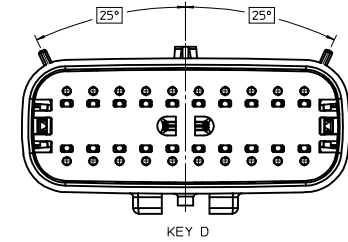

**SHEET DESCRIPTION**  
KEY CONFIGURATIONS CONT.

**2X6**

**2X8**

**2X10**

<b>ENTER DESCRIPTION</b> EC NO: UAU2017-0031 DRAWING NO: 2016/08/16 CHKD: APPR:KDEKOSKI 2016/09/01	QUALITY SYMBOLS ∇=0 ∇=0 ∇=0	GENERAL TOLERANCES (UNLESS SPECIFIED)		DIMENSION STYLE <b>MM ONLY</b>	SCALE 3:1	DESIGN UNITS METRIC	THIRD ANGLE PROJECTION
		4 PLACES ± --- ± --- 3 PLACES ± --- ± --- 2 PLACES ± 0.10 ± --- 1 PLACE ± 0.2 ± --- 0 PLACE ± --- ± ---	mm INCH ± --- ± --- ± 0.10 ± --- ± 0.2 ± --- ± --- ± ---	DRAWN BY DATE APPROFIT 2014/04/28 CHECKED BY DATE KBORUSZEWSKI 2014/04/29 APPROVED BY DATE VKOSHY 2014/05/14	MATERIAL NO. SEE NOTE 2a.	DOCUMENT NO. SD-33482-0001	SHEET NO. 4 OF 9
DRAFT WHERE APPLICABLE MUST REMAIN WITHIN DIMENSIONS		THIS DRAWING CONTAINS INFORMATION THAT IS PROPRIETARY TO MOLEX INCORPORATED AND SHOULD NOT BE USED WITHOUT WRITTEN PERMISSION					

**SHEET DESCRIPTION**

BLADE SEALED ASSEMBLY

**CHARTED DIMENSIONS**

DESCRIPTION	DIMENSIONS				
	A	B	C	D	E
2X2	15.54	1.75	24.40	54.45	22.23
2X3 STANDARD	19.04	3.50	26.21	54.45	22.23
2X3 LENGTHENED	19.04	3.50	26.21	56.45	22.23
2X4	22.54	1.75	27.21	54.45	22.23
2X6	29.54	1.75	32.27	54.45	22.23
2X8	36.54	1.75	38.88	54.45	22.23
2X10	43.64	1.75	45.65	54.45	22.05