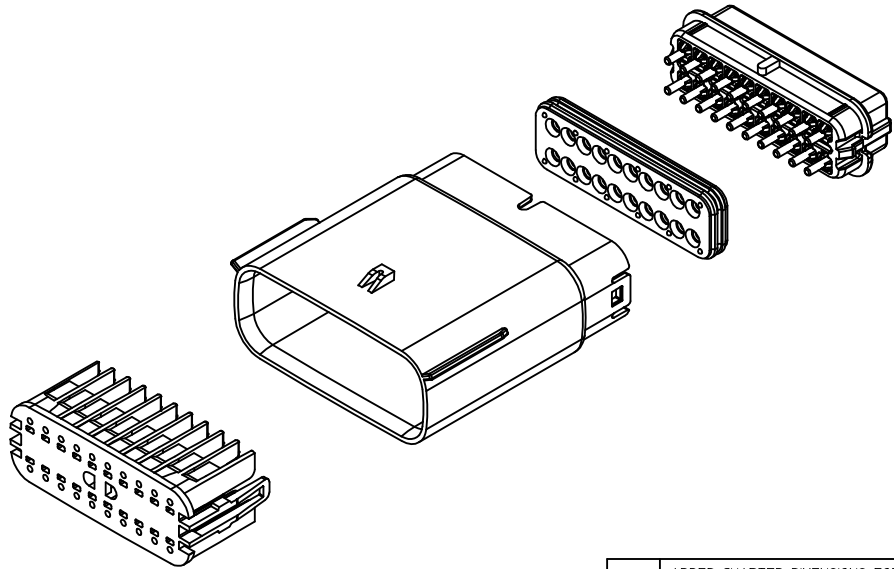

2. DESIGN - MATERIALS:

a. FOR BILL OF MATERIALS SEE:
-STANDARD CONFIGURATION: SD-33482-0002
-UL V0 CONFIGURATION: SD-160084-0002

3. DESIGN - GEOMETRY:

a. THE 3-D CAD DATA IS BASIC (WITHOUT TOLERANCE) AND MASTER FOR THIS PART WITH THE EXCEPTION OF UNDERLINED DIMENSIONS. DIMENSIONAL INFORMATION NOT SHOWN ON THIS DRAWING IS DEFINED BY THE DATA FILE AT ITS LATEST REVISION.

b. GEOMETRIC DIMENSIONS AND TOLERANCES PER ASME Y14.5M-2009

c. EDGES AND UNDIMENSIONED DETAILS PER ISO13715

d. CORNERS SHOWN AS SHARP TO BE R 0.2 MAX.

e. LETTERING SHALL BE 0.15 MAX RAISED IN 0.25 MAX RECESS PAD. THIS INCLUDES RECYCLING CODE, CAVITY ID, VENDOR IDENTIFICATION, AND CUSTOMER MATERIAL NUMBER.

f. VISUAL DEFECTS SHALL MEET COSMETIC STANDARD PS-45499-002 (Class B).

g. LASER MARKING:
1. PART NUMBER
2. DAY OF THE YEAR
3. SHIFT
4. YEAR

FOR ADDITIONAL INFORMATION SEE SECTION 5 UNDER PROCEDURES IN ES-34735-008.

E	ADDED CHARTED DIMENSIONS FOR 2X2, 2X4, 2X6 AND 2X8 WITH CLIP/SLOT
D	MINOR GEOMETRY CHANGE FOR UL V0
C3	ADD 2X4
C2	ADD 2X3
C1	ADD UL V0 CONFIGURATIONS
C	ADD 2X8
B1	ADD 2X6 BACKSHELL INFO
B	ADD 2X6
A	INITIAL RELEASE
REV	REV DESCRIPTION

INSPECTION NUMBER LOG	
LAST NUMBER:	9
ADDED:	
REMOVED:	

ENTER DESCRIPTION EC NO: UA0207-0031 DRWING: 104 CHYD: APPR: KOKOSKI 2016/09/01	DIMENSION STYLE MM ONLY	DRAWN BY: DATE APROFFITT 2014/04/28	TITLE MX150 BLADE DUAL ROW SEALED ASSEMBLY MAT SEAL
		CHECKED BY: DATE KBORUSZEWSKI 2014/04/29	SCALE 1.5:1
		APPROVED BY: DATE VKOSHY 2014/05/14	DESIGN UNITS METRIC
		MATERIAL NO. SEE NOTE 2a.	THIRD ANGLE PROJECTION
QUALITY SYMBOLS ▽=0 ▽=0 ▽=0	GENERAL TOLERANCES (UNLESS SPECIFIED) 4 PLACES ± --- ± --- 3 PLACES ± --- ± --- 2 PLACES ± 0.10 ± --- 1 PLACE ± 0.2 ± --- 0 PLACE ± --- ± ---	ANGULAR ± 1 ° DRAFT WHERE APPLICABLE MUST REMAIN WITHIN DIMENSIONS	DOCUMENT NO. SD-33482-0001
SHEET NO. 1 OF 9		SHEET NO. 1 OF 9	

THIS DRAWING CONTAINS INFORMATION THAT IS PROPRIETARY TO MOLEX AND SHOULD NOT BE USED WITHOUT WRITTEN PERMISSION