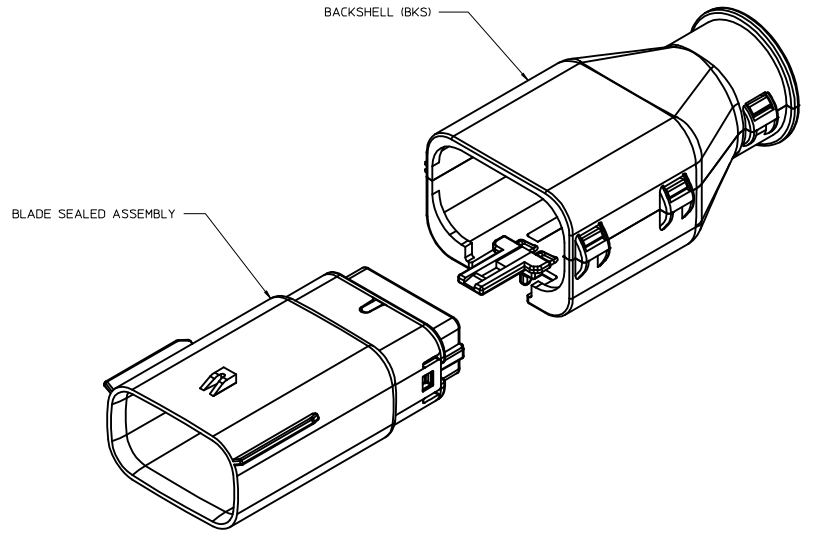

2X3

2X4

2X6

BACKSHELL CUSTOMER MODEL NUMBER LEGEND

- 34950-XXXX
- CUSTOMER MODEL COMPONENTS
    - 0 - BACKSHELL ONLY
    - 1 - BACKSHELL & MX150 HOUSING KEY A ASSEMBLY
    - 2 - BACKSHELL & MX150 HOUSING KEY B ASSEMBLY
    - 3 - BACKSHELL & MX150 HOUSING KEY C ASSEMBLY
    - 4 - BACKSHELL & MX150 HOUSING KEY D ASSEMBLY
  - BACKSHELL FEATURES
    - 1 - WITH RIBS
    - 2 - WITHOUT RIBS
  - MX150 CIRCUIT SIZE 04, 06, 08, 12, 16, 20