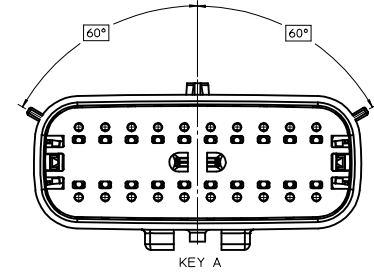

**SHEET DESCRIPTION**  
KEY CONFIGURATIONS CONT.

**2X6**

**2X8**

**2X10**

<b>ENTER DESCRIPTION</b> EC NO: UAU2017-0031 DRAWING NO: 2016/08/16 CHKD: APPR:KDEKOSKI 2016/09/01	QUALITY SYMBOLS ∇=0 ∇=0 ∇=0	GENERAL TOLERANCES (UNLESS SPECIFIED)		DIMENSION STYLE <b>MM ONLY</b>	SCALE 3:1	DESIGN UNITS METRIC	THIRD ANGLE PROJECTION
		4 PLACES ± --- ± --- 3 PLACES ± --- ± --- 2 PLACES ± 0.10 ± --- 1 PLACE ± 0.2 ± --- 0 PLACE ± --- ± ---	mm INCH ± --- ± --- ± 0.10 ± --- ± 0.2 ± --- ± --- ± ---	DRAWN BY DATE APPROFIT 2014/04/28 CHECKED BY DATE KBORUSZEWSKI 2014/04/29 APPROVED BY DATE VKOSHY 2014/05/14	MATERIAL NO. SEE NOTE 2a.	DOCUMENT NO. SD-33482-0001	SHEET NO. 4 OF 9
DRAFT WHERE APPLICABLE MUST REMAIN WITHIN DIMENSIONS		THIS DRAWING CONTAINS INFORMATION THAT IS PROPRIETARY TO MOLEX INCORPORATED AND SHOULD NOT BE USED WITHOUT WRITTEN PERMISSION					

**SHEET DESCRIPTION**

BLADE SEALED ASSEMBLY

**CHARTED DIMENSIONS**

DESCRIPTION	DIMENSIONS				
	A	B	C	D	E
2X2	15.54	1.75	24.40	54.45	22.23
2X3 STANDARD	19.04	3.50	26.21	54.45	22.23
2X3 LENGTHENED	19.04	3.50	26.21	56.45	22.23
2X4	22.54	1.75	27.21	54.45	22.23
2X6	29.54	1.75	32.27	54.45	22.23
2X8	36.54	1.75	38.88	54.45	22.23
2X10	43.64	1.75	45.65	54.45	22.05