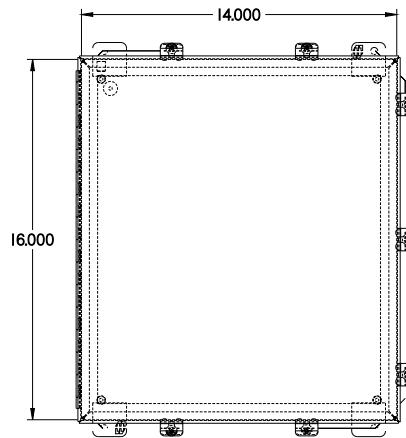

**PART No. 1414N4PHO6**

for more information visit  
[www.hammfg.com](http://www.hammfg.com)

Data subject to change without notice

TOP VIEW

ISOMETRIC VIEW

BACK VIEW

LEFT SIDE VIEW

FRONT VIEW

RIGHT SIDE VIEW

INNER PANEL

BOTTOM VIEW