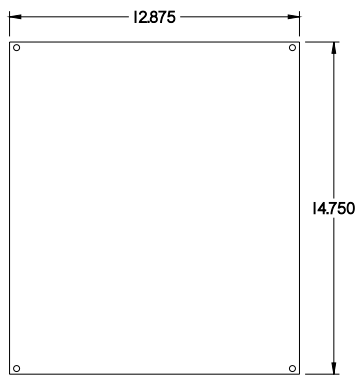

**PART No. 1414N4PHO6**

for more information visit  
[www.hammfg.com](http://www.hammfg.com)

Data subject to change without notice

TOP VIEW

ISOMETRIC VIEW

BACK VIEW

LEFT SIDE VIEW

FRONT VIEW

RIGHT SIDE VIEW

INNER PANEL

BOTTOM VIEW