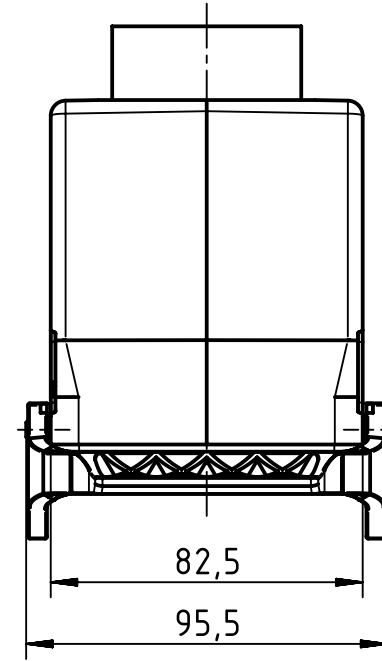

1 2 3 4 5 6

A

B

C

D

	All rights reserved Department EL PD - DE	All Dimensions in mm Original Size DIN A4		Scale 1:2	Free size tol.	Ref. Sub. TB 09 30 032 0732 v. 04.12.09	
		HARTING Electric GmbH & Co. KG D-32339 Espelkamp	Created by HOLLERT	Inspected by SCHMIDTM	Standardisation SCHMIDTM	Date 2014-07-09	State Final Release
Title Han B Hood Coupler HC 2 Levers PG 36						Rev. A	Page 1/1
		Type TB	Number 09 30 032 0732				