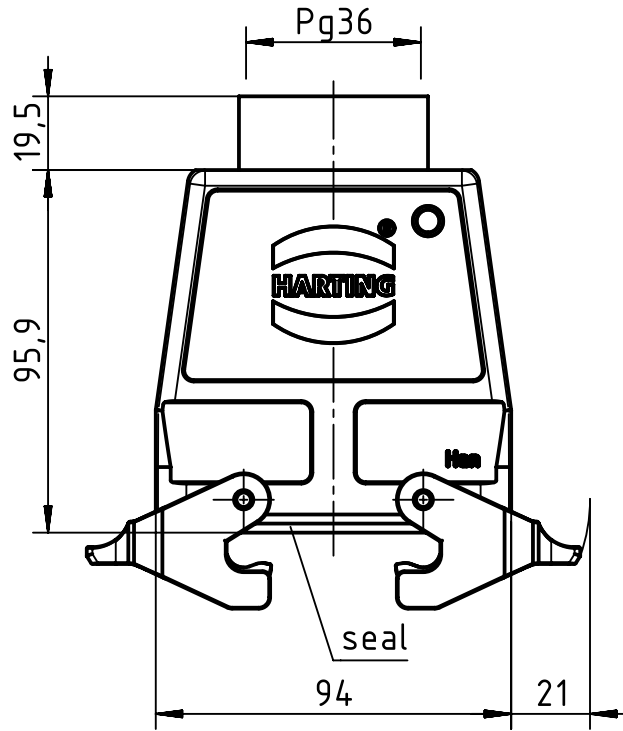

1 2 3 4 5 6

A

B

C

D

	All rights reserved Department EL PD - DE	All Dimensions in mm Original Size DIN A4		Scale 1:2	Free size tol.	Ref. Sub. TB 09 30 032 0732 v. 04.12.09	
		HARTING Electric GmbH & Co. KG D-32339 Espelkamp	Created by HOLLERT	Inspected by SCHMIDTM	Standardisation SCHMIDTM	Date 2014-07-09	State Final Release
Title Han B Hood Coupler HC 2 Levers PG 36						Rev. A	Page 1/1
		Type TB	Number 09 30 032 0732				