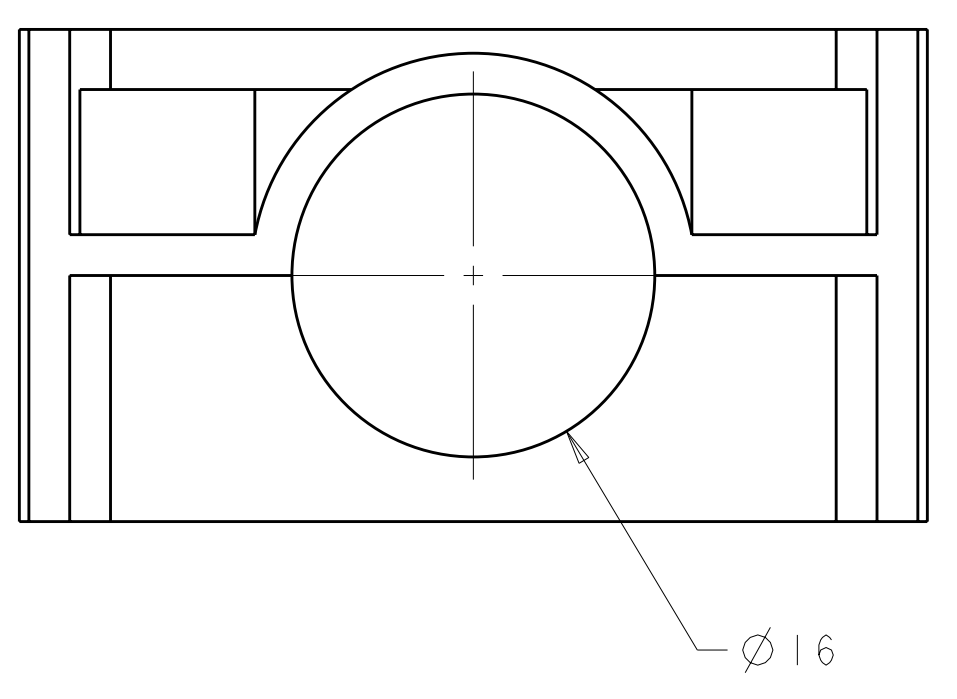

LOC	DIST	REVISIONS			
FT	0	REV	DATE	DWN	APVD
		B	REVISED PER ECO-11-005167	03JUN2011	HMR DY

- 1. MATERIAL: POLYCARBONATE 94-V0
- 2. COLOR: BLACK
- △ TE OR TE CONNECTIVITY LOGO LOCATED APPROX IN THIS AREA.

1604081-1  
 PART NUMBER

THIS DRAWING IS A CONTROLLED DOCUMENT.		DWN B. HAYMAKER 09JAN2002	NAME	
DIMENSIONS:		CHK K. KETELSLEGER 14MAR02	HOUSING, 2X3 POWER SERIES PLUG WITHOUT LATCH	
TOLERANCES UNLESS OTHERWISE SPECIFIED:		APVD K. KETELSLEGER 14MAR02	SIZE CAGE CODE DRAWING NO	
mm	0 PLC ±0.13 1 PLC ±0.13 2 PLC ±0.13 3 PLC ±0.13 4 PLC ±0.13	PRODUCT SPEC	RESTRICTED TO	
ANGLES		APPLICATION SPEC	A100779C=1604081	
FINISH		WEIGHT	SCALE 3:1 SHEET 1 OF 1 REV B	
MATERIAL		CUSTOMER DRAWING		