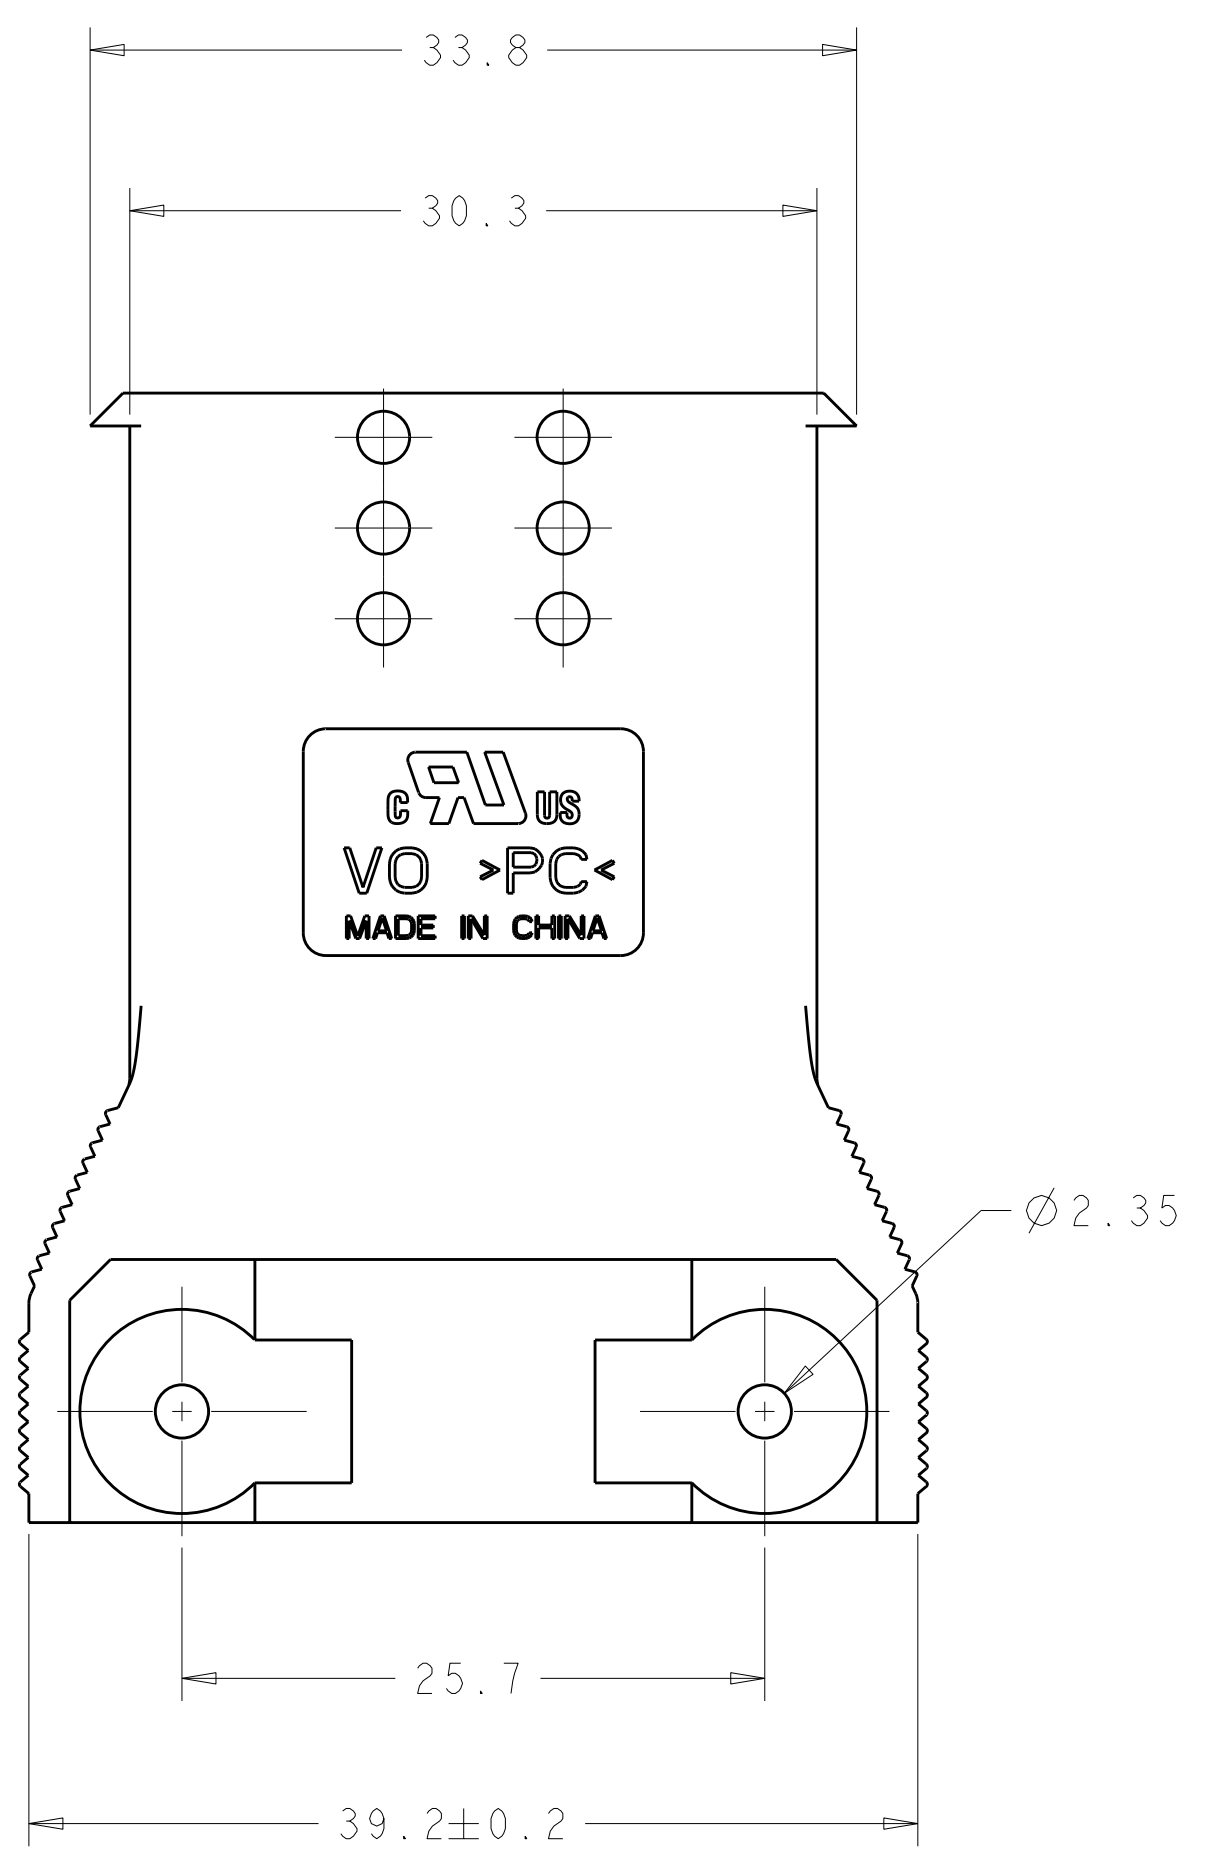

LOC	DIST	REVISIONS			
FT	0	REV	DATE	DWN	APVD
		B	REVISED PER ECO-11-005167	03JUN2011	HMR DY

- 1. MATERIAL: POLYCARBONATE 94-V0
- 2. COLOR: BLACK
- △ TE OR TE CONNECTIVITY LOGO LOCATED APPROX IN THIS AREA.

1604081-1  
 PART NUMBER

THIS DRAWING IS A CONTROLLED DOCUMENT.		DWN B. HAYMAKER 09JAN2002	NAME	
DIMENSIONS:		CHK K. KETELSLEGER 14MAR02	HOUSING, 2X3 POWER SERIES PLUG WITHOUT LATCH	
TOLERANCES UNLESS OTHERWISE SPECIFIED:		APVD K. KETELSLEGER 14MAR02	SIZE CAGE CODE DRAWING NO	
mm	0 PLC ±0.13 1 PLC ±0.13 2 PLC ±0.13 3 PLC ±0.13 4 PLC ±0.13	PRODUCT SPEC	RESTRICTED TO	
ANGLES		APPLICATION SPEC	A100779C=1604081	
FINISH		WEIGHT	SCALE 3:1 SHEET 1 OF 1 REV B	
MATERIAL		CUSTOMER DRAWING		