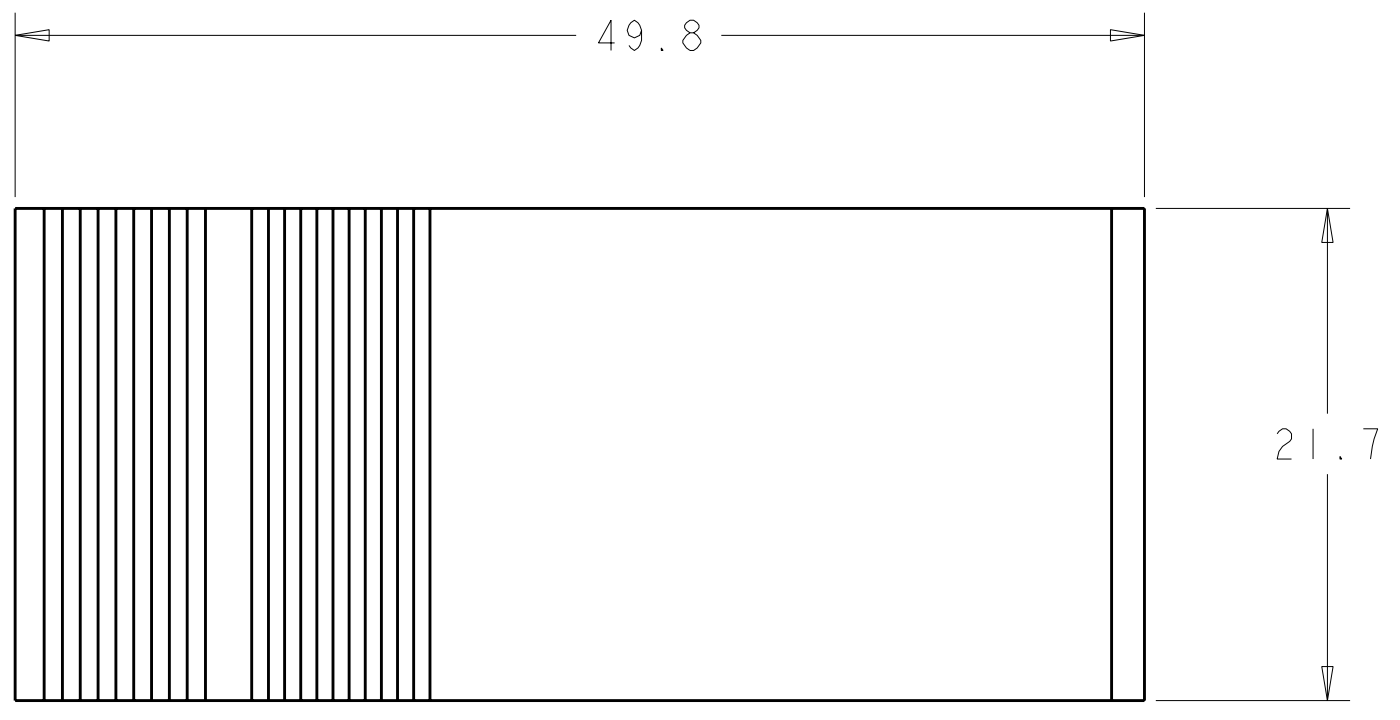

LOC	DIST	REVISIONS			
FT	0	REV	DATE	DWN	APVD
		B	REVISED PER ECO-11-005167	03JUN2011	HMR DY

- 1. MATERIAL: POLYCARBONATE 94-V0
- 2. COLOR: BLACK
- △ TE OR TE CONNECTIVITY LOGO LOCATED APPROX IN THIS AREA.

1604081-1  
 PART NUMBER

THIS DRAWING IS A CONTROLLED DOCUMENT.		DWN B. HAYMAKER 09JAN2002	NAME	
DIMENSIONS:		CHK K. KETELSLEGER 14MAR02	HOUSING, 2X3 POWER SERIES PLUG WITHOUT LATCH	
TOLERANCES UNLESS OTHERWISE SPECIFIED:		APVD K. KETELSLEGER 14MAR02	SIZE CAGE CODE DRAWING NO	
mm	0 PLC ±0.13 1 PLC ±0.13 2 PLC ±0.13 3 PLC ±0.13 4 PLC ±0.13	PRODUCT SPEC	RESTRICTED TO	
ANGLES		APPLICATION SPEC	A100779C=1604081	
FINISH		WEIGHT	SCALE 3:1 SHEET 1 OF 1 REV B	
MATERIAL		CUSTOMER DRAWING		