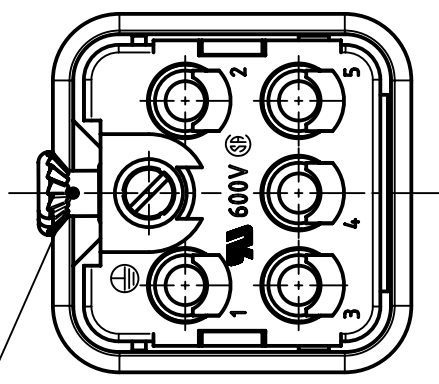

1 2 3 4 5 6

A

B

C

D

countersunk-head screw  
M3x6-4.8, enclosed separately

	All rights reserved Department EL PD - DE	All Dimensions in mm Original Size DIN A4		Scale 2:1	Free size tol.	Ref.
		Created by VOLAR	Inspected by PRIESTER	Standardisation RUETERA	Date 2016-10-24	State Final Release
HARTING Electric GmbH & Co. KG D-32339 Espelkamp		Title Han Q 5/0-M-C			Doc-Key / ECM-Nr. 100125021/UGD/005/D 500000110258	
		Type TB	Number 09 12 005 3001		Rev. D	Page 1/1