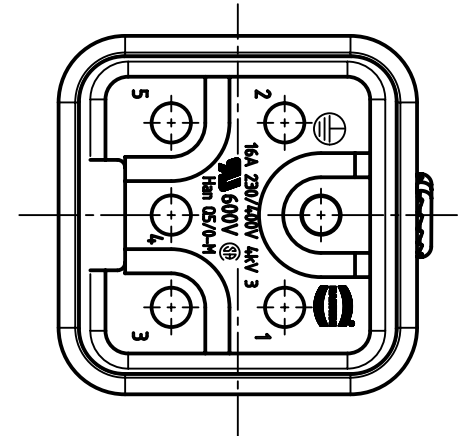

1 2 3 4 5 6

A

B

C

D

countersunk-head screw  
M3x6-4.8, enclosed separately

	All rights reserved Department EL PD - DE	All Dimensions in mm Original Size DIN A4		Scale 2:1	Free size tol.	Ref.
		Created by VOLAR	Inspected by PRIESTER	Standardisation RUETERA	Date 2016-10-24	State Final Release
HARTING Electric GmbH & Co. KG D-32339 Espelkamp		Title Han Q 5/0-M-C			Doc-Key / ECM-Nr. 100125021/UGD/005/D 500000110258	
		Type TB	Number 09 12 005 3001		Rev. D	Page 1/1