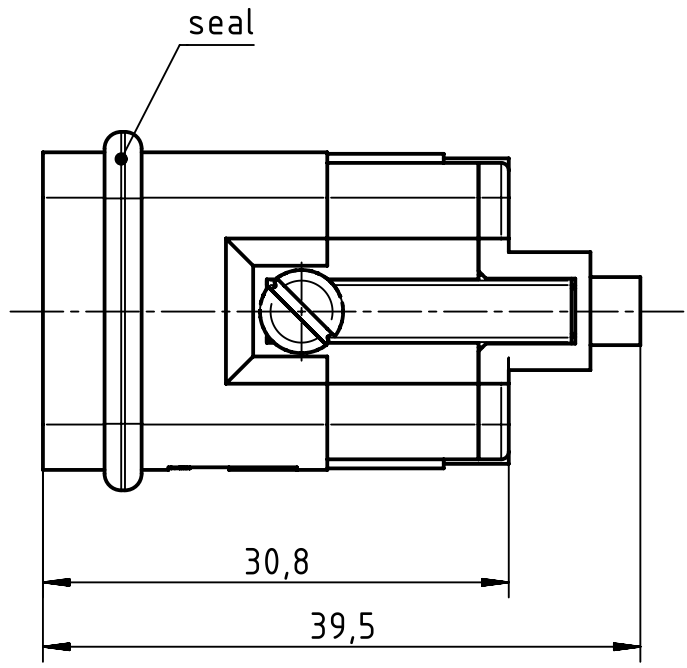

1 2 3 4 5 6

A

B

C

D

countersunk-head screw  
M3x6-4.8, enclosed separately

	All rights reserved Department EL PD - DE	All Dimensions in mm Original Size DIN A4		Scale 2:1	Free size tol.	Ref.
		Created by VOLAR	Inspected by PRIESTER	Standardisation RUETERA	Date 2016-10-24	State Final Release
HARTING Electric GmbH & Co. KG D-32339 Espelkamp		Title Han Q 5/0-M-C			Doc-Key / ECM-Nr. 100125021/UGD/005/D 500000110258	
		Type TB	Number 09 12 005 3001		Rev. D	Page 1/1