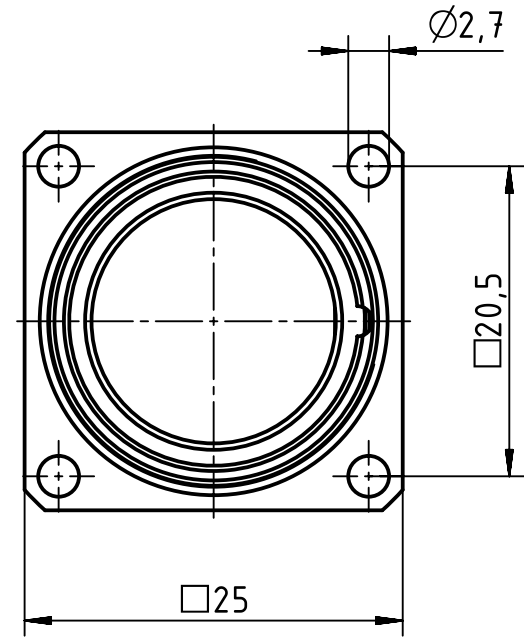

panel cut out

Plastic snap ring - Male

Plastic snap ring - Female

	All rights reserved Department EL PD - DE HARTING Electric GmbH & Co. KG D-32339 Espelkamp	All Dimensions in mm Original Size DIN A4		Scale 2:1	Free size tol.	Ref. Sub.
		Created by KLASSEN P	Inspected by RIEPE	Standardisation TIEMANNA	Date 2017-02-15	State Final Release
Title Han M23 HBM back 2,7mm					Doc-Key / ECM-Nr. 100707872/UGD/001/B 500000115544	
Type TB			Number 09 15 100 0307		Rev. B	Page 1/1