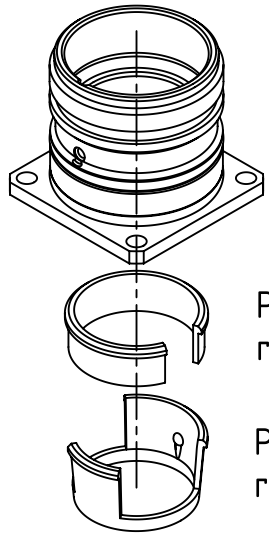

panel cut out

Plastic snap ring - Male

Plastic snap ring - Female

	All rights reserved Department EL PD - DE HARTING Electric GmbH & Co. KG D-32339 Espelkamp	All Dimensions in mm Original Size DIN A4		Scale 2:1	Free size tol.	Ref. Sub.
		Created by KLASSEN P	Inspected by RIEPE	Standardisation TIEMANNA	Date 2017-02-15	State Final Release
Title Han M23 HBM back 2,7mm					Doc-Key / ECM-Nr. 100707872/UGD/001/B 500000115544	
Type TB			Number 09 15 100 0307		Rev. B	Page 1/1