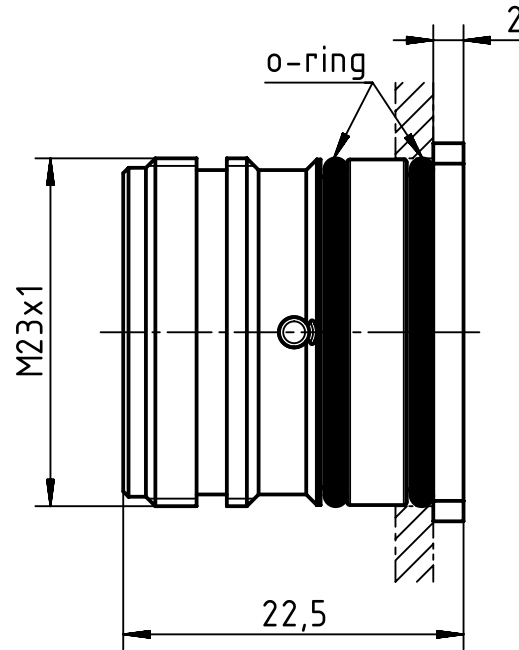

panel cut out

Plastic snap ring - Male

Plastic snap ring - Female

	All rights reserved Department EL PD - DE HARTING Electric GmbH & Co. KG D-32339 Espelkamp	All Dimensions in mm Original Size DIN A4		Scale 2:1	Free size tol.	Ref. Sub.
		Created by KLASSEN P	Inspected by RIEPE	Standardisation TIEMANNA	Date 2017-02-15	State Final Release
Title Han M23 HBM back 2,7mm					Doc-Key / ECM-Nr. 100707872/UGD/001/B 500000115544	
Type TB			Number 09 15 100 0307		Rev. B	Page 1/1