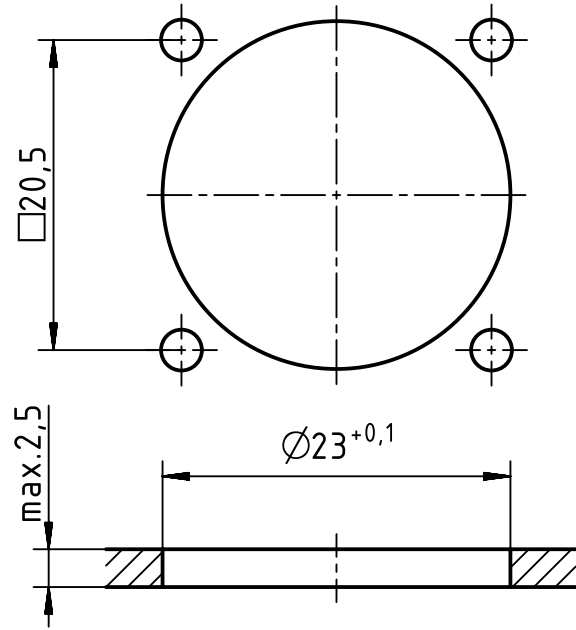

panel cut out

Plastic snap ring - Male

Plastic snap ring - Female

	All rights reserved Department EL PD - DE HARTING Electric GmbH & Co. KG D-32339 Espelkamp	All Dimensions in mm Original Size DIN A4		Scale 2:1	Free size tol.	Ref. Sub.
		Created by KLASSEN P	Inspected by RIEPE	Standardisation TIEMANNA	Date 2017-02-15	State Final Release
Title Han M23 HBM back 2,7mm					Doc-Key / ECM-Nr. 100707872/UGD/001/B 500000115544	
Type TB			Number 09 15 100 0307		Rev. B	Page 1/1