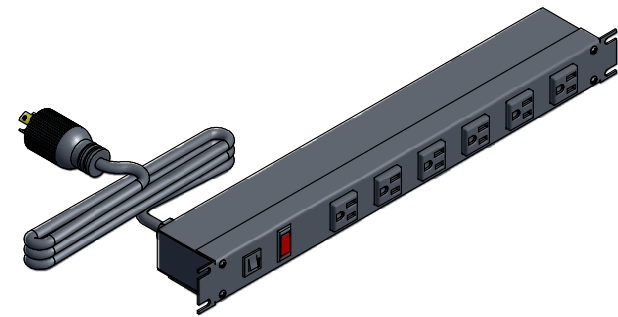

ASSEMBLY - VIEW FROM FRONT

ISOMETRIC VIEW

ASSEMBLY - VIEW FROM BOTTOM

ASSEMBLY - VIEW FROM FRONT

SECTION A-A

1583T12C1BKX
Finish - Front - Black Painted Steel
Back - Black Painted Steel
Rated - 125 VAC, 60 Hz, 15 Amps
Approvals - CSA Certified Standards C22.2 (No. 21-95, 42-99)
- UL Recognized Standard UL1363
Cord Length
1583T12C1BKX - 6' Foot Twist Power Cord (NEMA L5-15P)
1583T12D1BKX - 15' Foot Twist Power Cord (NEMA L5-15P)