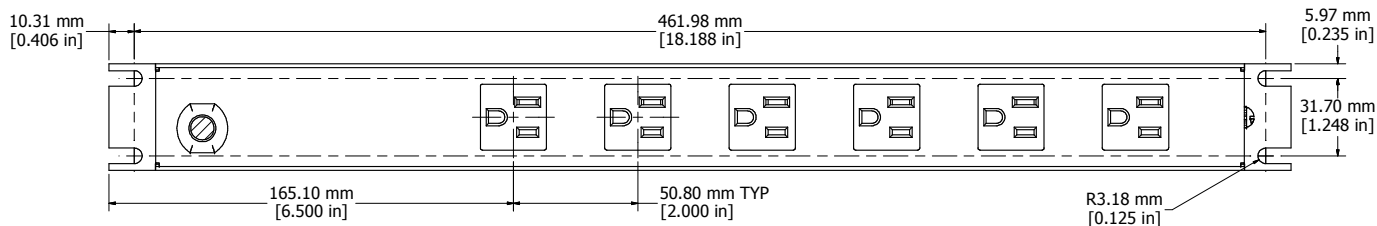

ASSEMBLY - VIEW FROM FRONT

ISOMETRIC VIEW

ASSEMBLY - VIEW FROM BOTTOM

ASSEMBLY - VIEW FROM FRONT

SECTION A-A

1583T12C1BKX
Finish - Front - Black Painted Steel
Back - Black Painted Steel
Rated - 125 VAC, 60 Hz, 15 Amps
Approvals - CSA Certified Standards C22.2 (No. 21-95, 42-99)
- UL Recognized Standard UL1363
Cord Length
1583T12C1BKX - 6' Foot Twist Power Cord (NEMA L5-15P)
1583T12D1BKX - 15' Foot Twist Power Cord (NEMA L5-15P)