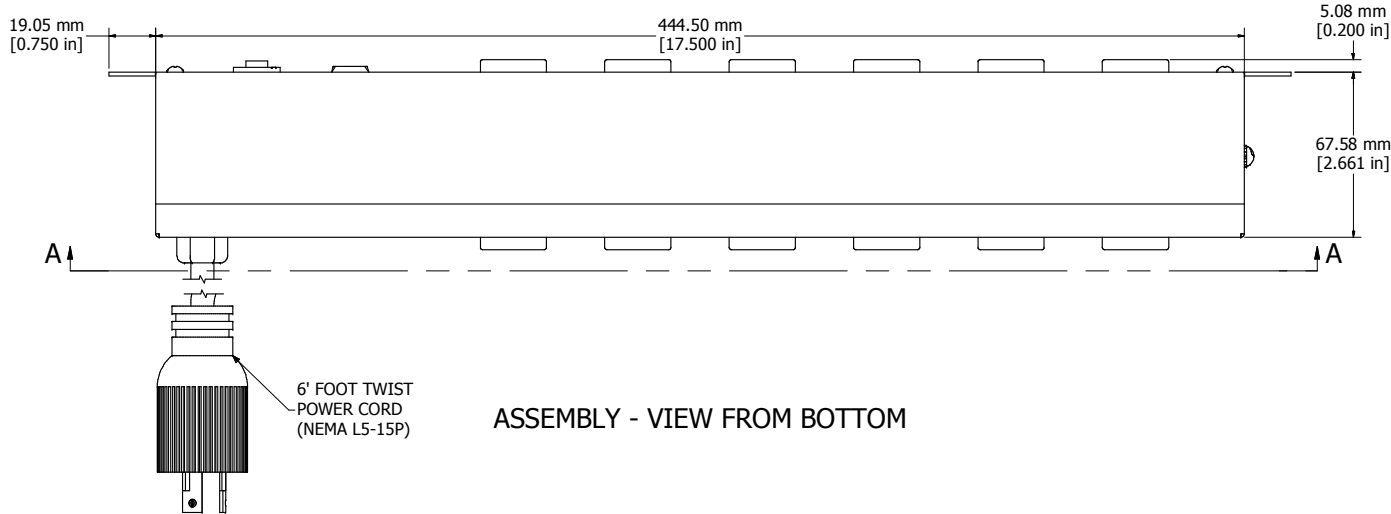

ASSEMBLY - VIEW FROM FRONT

ISOMETRIC VIEW

ASSEMBLY - VIEW FROM BOTTOM

ASSEMBLY - VIEW FROM FRONT

SECTION A-A

1583T12C1BKX
Finish - Front - Black Painted Steel
Back - Black Painted Steel
Rated - 125 VAC, 60 Hz, 15 Amps
Approvals - CSA Certified Standards C22.2 (No. 21-95, 42-99)
- UL Recognized Standard UL1363
Cord Length
1583T12C1BKX - 6' Foot Twist Power Cord (NEMA L5-15P)
1583T12D1BKX - 15' Foot Twist Power Cord (NEMA L5-15P)