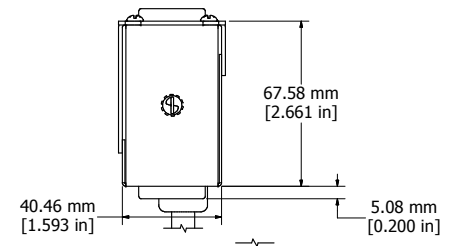

ASSEMBLY - VIEW FROM FRONT

ISOMETRIC VIEW

ASSEMBLY - VIEW FROM BOTTOM

ASSEMBLY - VIEW FROM FRONT

SECTION A-A

1583T12C1BKX
Finish - Front - Black Painted Steel
Back - Black Painted Steel
Rated - 125 VAC, 60 Hz, 15 Amps
Approvals - CSA Certified Standards C22.2 (No. 21-95, 42-99)
- UL Recognized Standard UL1363
Cord Length
1583T12C1BKX - 6' Foot Twist Power Cord (NEMA L5-15P)
1583T12D1BKX - 15' Foot Twist Power Cord (NEMA L5-15P)