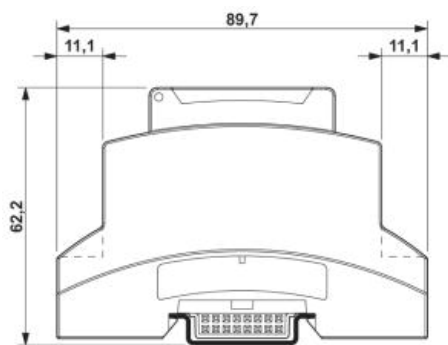

BC 161,6 OT U11 KMGY

Order No.: 2278513

<http://eshop.phoenixcontact.de/phoenix/treeViewClick.do?UID=2278513>

Upper part for installation housing BC, width: 161.6 mm, wiring space
depth: 11 mm

Commercial data

Technical data**General**

Housing type	Upper part
Housing material	polycarbonate
Color	light gray

Dimensions / positions

Length	89.7 mm
Constructional height	62.2 mm
Width	161.6 mm

Technical data

Inflammability class acc. to UL 94	V0
------------------------------------	----

Diagrams/Drawings

Dimensioned drawing

The dimensional drawing shows the item with the lower part of the housing and the housing cover

Address

PHOENIX CONTACT Inc., USA
586 Fulling Mill Road
Middletown, PA 17057, USA
Phone (800) 888-7388
Fax (717) 944-1625
<http://www.phoenixcon.com>