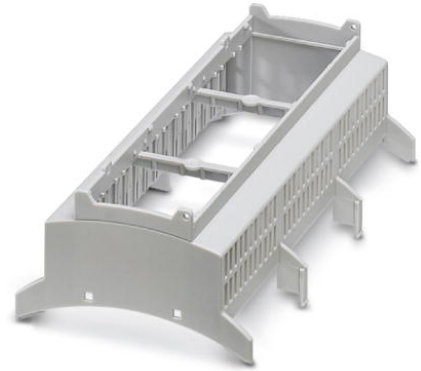

BC 161,6 OT U11 KMGY

Order No.: 2278513

<http://eshop.phoenixcontact.de/phoenix/treeViewClick.do?UID=2278513>

Upper part for installation housing BC, width: 161.6 mm, wiring space
depth: 11 mm

Commercial data

Technical data**General**

Housing type	Upper part
Housing material	polycarbonate
Color	light gray

Dimensions / positions

Length	89.7 mm
Constructional height	62.2 mm
Width	161.6 mm

Technical data

Inflammability class acc. to UL 94	V0
------------------------------------	----