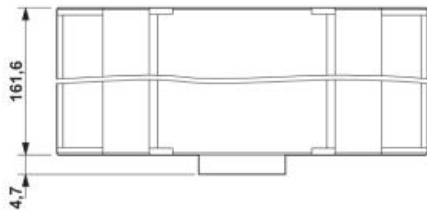

Technical data**General**

Housing type	Upper part
Housing material	polycarbonate
Color	light gray

Dimensions / positions

Length	89.7 mm
Constructional height	62.2 mm
Width	161.6 mm

Technical data

Inflammability class acc. to UL 94	V0
------------------------------------	----

Diagrams/Drawings

Dimensioned drawing

The dimensional drawing shows the item with the lower part of the housing and the housing cover

Address

PHOENIX CONTACT Inc., USA
586 Fulling Mill Road
Middletown, PA 17057, USA
Phone (800) 888-7388
Fax (717) 944-1625
<http://www.phoenixcon.com>