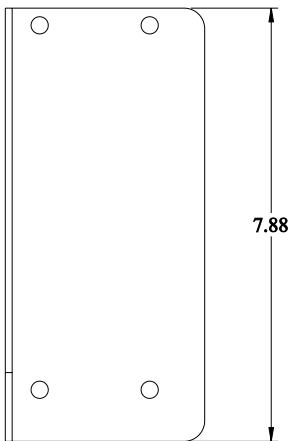

# PART No. 1485DL2

for more information visit  
[www.hammfg.com](http://www.hammfg.com)

Data subject to change without notice

Isometric drawing Not to Scale

**SIDE VIEW**

**FRONT VIEW**

**ISOMETRIC VIEW**