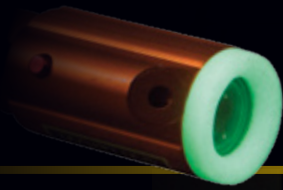

FULL-SIZED LIGHT POCKET-SIZED TOOL

**KLEIN
TOOLS** 
For Professionals... Since 1857™

INSPECTION PENLIGHT WITH LASER

The new Klein inspection penlight uniquely features a laser that can be used to pinpoint hard-to-reach places, which is ideal for communicating with foreman, inspectors, colleagues, etc. Helping to reduce, or even eliminate, mistakes is what makes the Inspection Penlight with Laser a jobsite necessity.

- **LED penlight** for up-close lighting in dim areas
- **Laser pointer** pinpoints objects or features that are out of reach
- **Glow ring tip** charges while the light is on and allows for easy retrieval in the dark
- **Pocket clip** for easy, convenient storage
- **Aluminum body** with cushion-grip handle

FLASHLIGHT WITH WORKLIGHT

The new Klein Flashlight with Worklight is a better alternative than a large, heavy flashlight when working in low light areas. This light is both a bright, focused flashlight and a broadcasting flood light in one small package. Just secure the light on a metal surface with the strong magnet for convenient hands-free function.