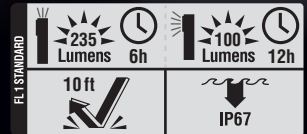

FLASHLIGHT WITH WORKLIGHT

The new Klein Flashlight with Worklight is a better alternative than a large, heavy flashlight when working in low light areas. This light is both a bright, focused flashlight and a broadcasting flood light in one small package. Just secure the light on a metal surface with the strong magnet for convenient hands-free function.

- **Bright, focused flashlight and broadcasting worklight** in one tool
- **Strong magnet** for secure, hands-free illumination
- **Glow ring tip** charges while the light is on and allows for easy retrieval in the dark
- **Waterproof and dustproof**
- **Pocket clip** for easy, convenient storage
- **Aluminum body** with cushion-grip handle

Cat. No.	UPC 0-92644+	Description
56026	56026-2	Inspection Penlight with Laser Pointer
56028	56028-6	Flashlight with Worklight

KLEIN TOOLS EST. 1857
For Professionals... Since 1857™

See our complete line of **Lights**
www.kleintools.com