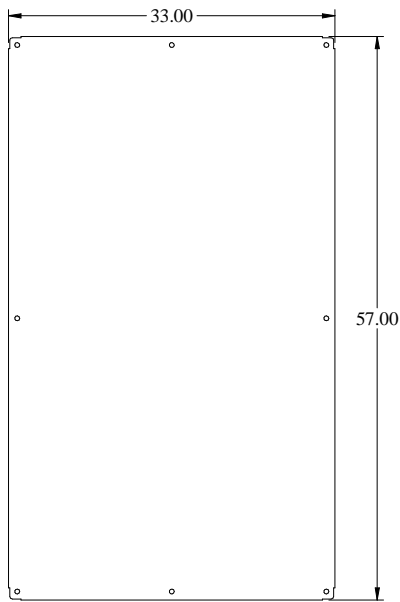

PART No. 1447SL8

for more information visit
www.hammfg.com

Data subject to change without notice

Isometric drawing Not to Scale

TOP VIEW

ISOMETRIC VIEW

INNER PANEL

BACK VIEW

SIDE VIEW

FRONT VIEW

SIDE VIEW

BOTTOM VIEW