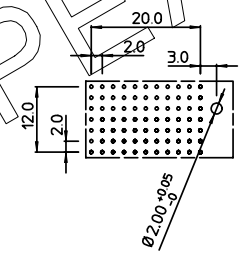

LEAD FREE INDICATOR : LF = LEAD FREE
(DIGIT 15 & 16)

HM2P09PK5118

PLATING CODE (DIGIT 13 AND 14)
(REF DWG No. BS,C ,201844,003)

NOTES:

1. THIS PRODUCT IS CSA APPROVED.
2. THIS PRODUCT IS UL RECOGNIZED.
3. MEASURED AT THE BOTTOM.
4. MATERIAL CONTACT: PHOSPHORBRONZE
   HOUSING: CREAM WHITE GLASSFILLED
   POLYESTER UL-94V0
5. CONNECTOR PRINTED WITH P/N AND DATE CODE.
6. FOR ACTUAL CONTACT LOADINGS, SEE LOADING PATTERN MATING SIDE.
7. SHAPE OF CONNECTOR HOUSING CAN ALTER DEPENDING ON PRODUCTION LOCATION.
8. THE PRODUCT (LF) MEETS EUROPEAN UNION DIRECTIVES AND OTHER COUNTRY REGULATIONS AS DESCRIBED IN GS-22-008
9. FOR RECOMMENDED PTH DIMENSIONS REFER DRAWING : BS.A ,201572,001

EUROPEAN PROJECT

1DEC ±0.2 2DEC ±0.1 ANGLES ±1°	APPR.	DATE	SIGN.	MPACS 5+2R STR HDR CONN TYPE C
	DRAFT	2003-02-07	M.Freit	CAT. No. HM2P09PK5118----
	CHECKED			SCALE
WE RESERVE THE RIGHT TO CHANGE DIMENSIONS OR REQUIREMENTS WITHOUT PRIOR NOTICE.	PROD. MGR.			www.fciconnect.com
	PR. ENG. MGR.			
ALL DIMENSIONS IN MM	PR. MGT. MGR.			

REFERENCES

BS,C ,202788,273 C
DRAWING No. CUSTOMER DRAWING REVISION