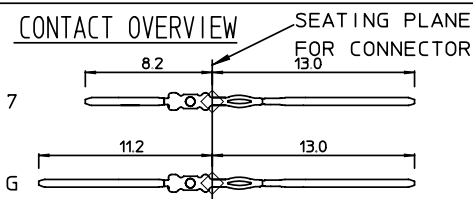

CONTACT OVERVIEW

LAY-OUT P.C.B.-HOLE