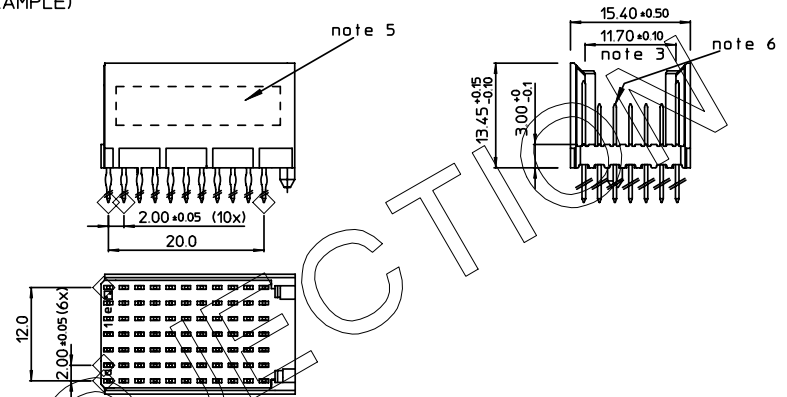

BS,C ,202788,273

C

GEN. ST.	01	02	03	04	05	06	07	08	0D	50	60	70	80	90																	
INT. ST.	10	11	12	13	14	18	20	31	32	33	34	38	39	40	42	43	44	45	46	48	56	70	72	73	75	76	81	82	83	84	88

REV.	DATE	DESCRIPTION	BY	C 'K' 'D'
B	2005-11-17	105-0238	VIVEK	BKP
C	2006-08-12	106-0147	VIVEK	BKP

LOADING PATTERN MATING SIDE

f	G	G	G	G	G	G	G	G	G	G	G
e	7	7	7	7	7	7	7	7	7	7	7
d	7	7	7	7	7	7	7	7	7	7	7
c	7	7	7	7	7	7	7	7	7	7	7
b	7	7	7	7	7	7	7	7	7	7	7
a	7	7	7	7	7	7	7	7	7	7	7
Z	G	G	G	G	G	G	G	G	G	G	G
P	0										
SO	1										

LOADED CONNECTOR ASSEMBLY
(FOR EXAMPLE)