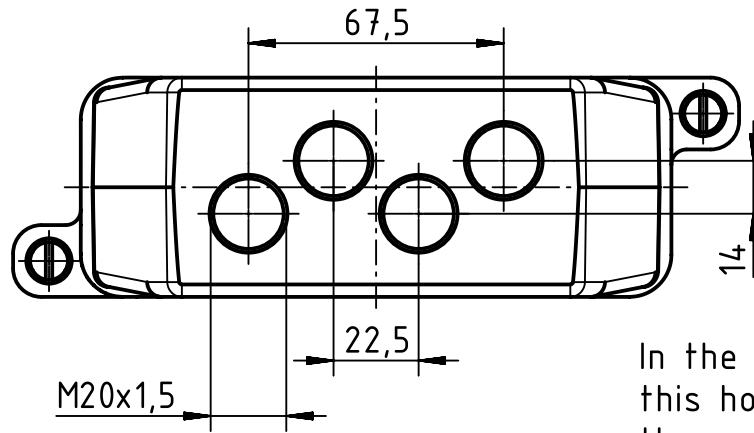

X (2:1)

In the case of use with Han HC modular 250 this hood can only be used with frames for the male contacts

	All Dimensions in mm Original Size DIN A4		Scale 1:2	Free size tol.		Ref. Sub. TB 19 40 024 0473 v. 22.03.10		
		All rights reserved Department EL PD - DE		Created by FINKEV	Inspected by SCHNIEDER	Standardisation TIEMANNA	Date 2014-09-11	State Final Release
HARTING Electric GmbH & Co. KG D-32339 Espelkamp				Title Han 24HPR Hood Top Entry 4*M20 ScrewLock			Doc-Key / ECM-Nr. 100188594/UGD/005/A 500000078763	
				Type TB	Number 19 40 024 0473			Rev. A Page 1/1