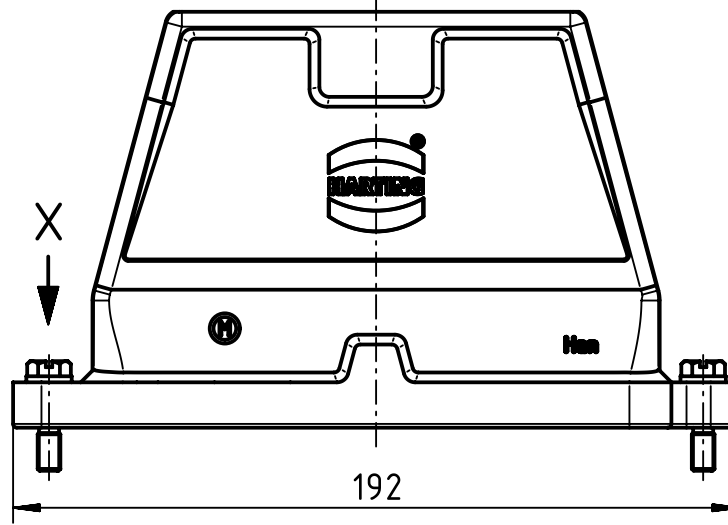

X (2:1)

In the case of use with Han HC modular 250 this hood can only be used with frames for the male contacts

	All Dimensions in mm Original Size DIN A4		Scale 1:2	Free size tol.		Ref. Sub. TB 19 40 024 0473 v. 22.03.10		
		All rights reserved Department EL PD - DE		Created by FINKEV	Inspected by SCHNIEDER	Standardisation TIEMANNA	Date 2014-09-11	State Final Release
HARTING Electric GmbH & Co. KG D-32339 Espelkamp				Title Han 24HPR Hood Top Entry 4*M20 ScrewLock			Doc-Key / ECM-Nr. 100188594/UGD/005/A 500000078763	
				Type TB	Number 19 40 024 0473			Rev. A Page 1/1