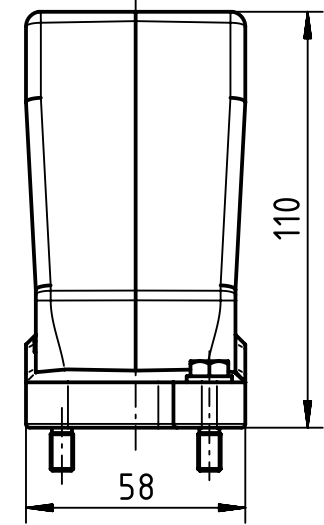

X (2:1)

In the case of use with Han HC modular 250 this hood can only be used with frames for the male contacts

	All Dimensions in mm Original Size DIN A4		Scale 1:2	Free size tol.		Ref. Sub. TB 19 40 024 0473 v. 22.03.10		
		All rights reserved Department EL PD - DE		Created by FINKEV	Inspected by SCHNIEDER	Standardisation TIEMANNA	Date 2014-09-11	State Final Release
HARTING Electric GmbH & Co. KG D-32339 Espelkamp				Title Han 24HPR Hood Top Entry 4*M20 ScrewLock			Doc-Key / ECM-Nr. 100188594/UGD/005/A 500000078763	
				Type TB	Number 19 40 024 0473			Rev. A Page 1/1