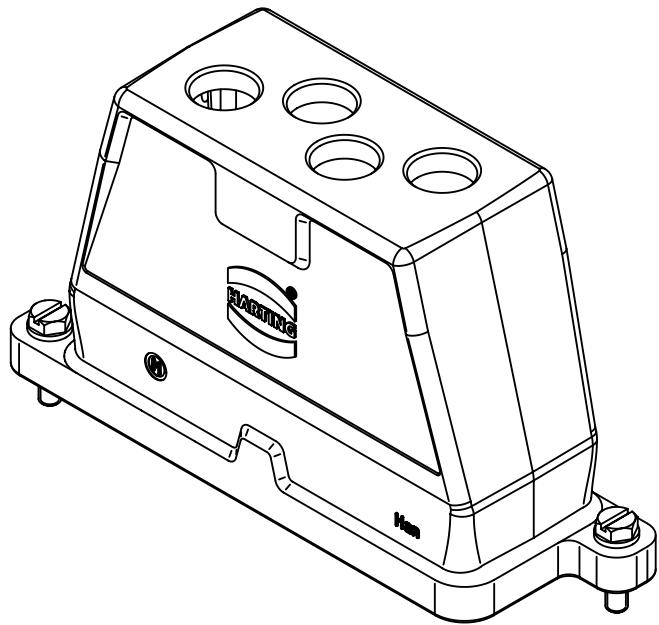

X (2:1)

In the case of use with Han HC modular 250 this hood can only be used with frames for the male contacts

	All Dimensions in mm Original Size DIN A4		Scale 1:2	Free size tol.		Ref. Sub. TB 19 40 024 0473 v. 22.03.10		
		All rights reserved Department EL PD - DE		Created by FINKEV	Inspected by SCHNIEDER	Standardisation TIEMANNA	Date 2014-09-11	State Final Release
HARTING Electric GmbH & Co. KG D-32339 Espelkamp				Title Han 24HPR Hood Top Entry 4*M20 ScrewLock			Doc-Key / ECM-Nr. 100188594/UGD/005/A 500000078763	
				Type TB	Number 19 40 024 0473			Rev. A Page 1/1