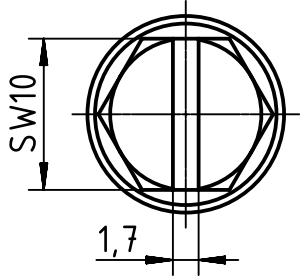

X (2:1)

In the case of use with Han HC modular 250 this hood can only be used with frames for the male contacts

	All Dimensions in mm Original Size DIN A4		Scale 1:2	Free size tol.		Ref. Sub. TB 19 40 024 0473 v. 22.03.10		
		All rights reserved Department EL PD - DE		Created by FINKEV	Inspected by SCHNIEDER	Standardisation TIEMANNA	Date 2014-09-11	State Final Release
HARTING Electric GmbH & Co. KG D-32339 Espelkamp				Title Han 24HPR Hood Top Entry 4*M20 ScrewLock			Doc-Key / ECM-Nr. 100188594/UGD/005/A 500000078763	
				Type TB	Number 19 40 024 0473			Rev. A Page 1/1