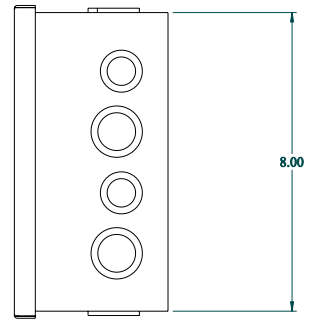

PART No. CHKO884

for more information visit
www.hammfg.com

Data subject to change without notice

Isometric drawing Not to Scale

ISOMETRIC VIEW

TOP VIEW

BACK VIEW

SIDE VIEW

FRONT VIEW

SIDE VIEW

BOTTOM VIEW