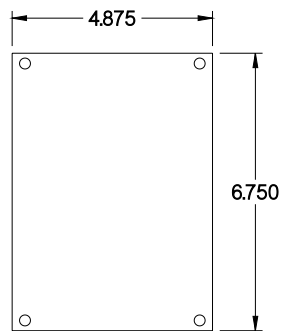

PART No. 1414N4PHSSG

for more information visit
www.hammfg.com

Data subject to change without notice

TOP VIEW

ISOMETRIC VIEW

BACK VIEW

LEFT SIDE VIEW

FRONT VIEW

RIGHT SIDE VIEW

INNER PANEL

BOTTOM VIEW