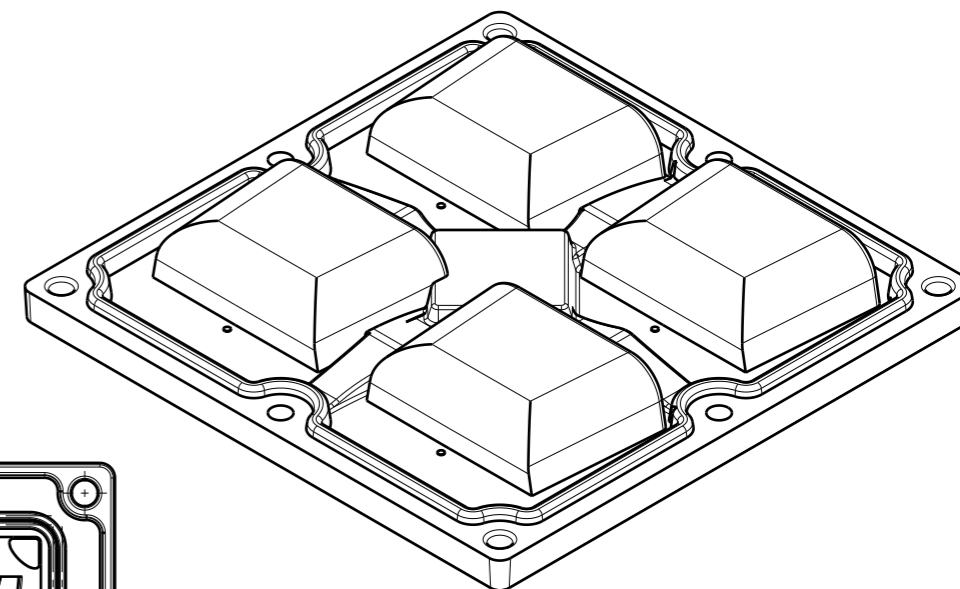

Bottom view
Scale: 1:1

Front view
Scale: 1:1

Rear view
Scale: 1:1

Isometric view
Scale: 1:1

INDEX	PART NO	DESCRIPTION	MATERIAL	COLOUR
1	C15760	STRADA-2X2MX-8-SCL	PMMA	
	C15757	STRADA-2X2MX-8-SEAL	Silicone	

Tolerances if not otherwise shown
According to DIN ISO 2768-1
Linear measures:
Up to 30mm class M, otherwise class C.
According to DIN ISO 2768-2
Form and position: class L

Ledil Oy
Salorankatu 10
FIN 24240 SALO
Finland

THIRD ANGLE PROJECTION:

DRAWING TITLE
CS15761_STRADA-2X2MX-8-SCL

This drawing is the property of LEDiL Oy. It may not be reproduced, copied or communicated without a written agreement with LEDiL Oy.

SIZE	PART NUMBER	
A3	CS15761	
SCALE	1:1	WEIGHT 44,6 g
SHEET		1/1