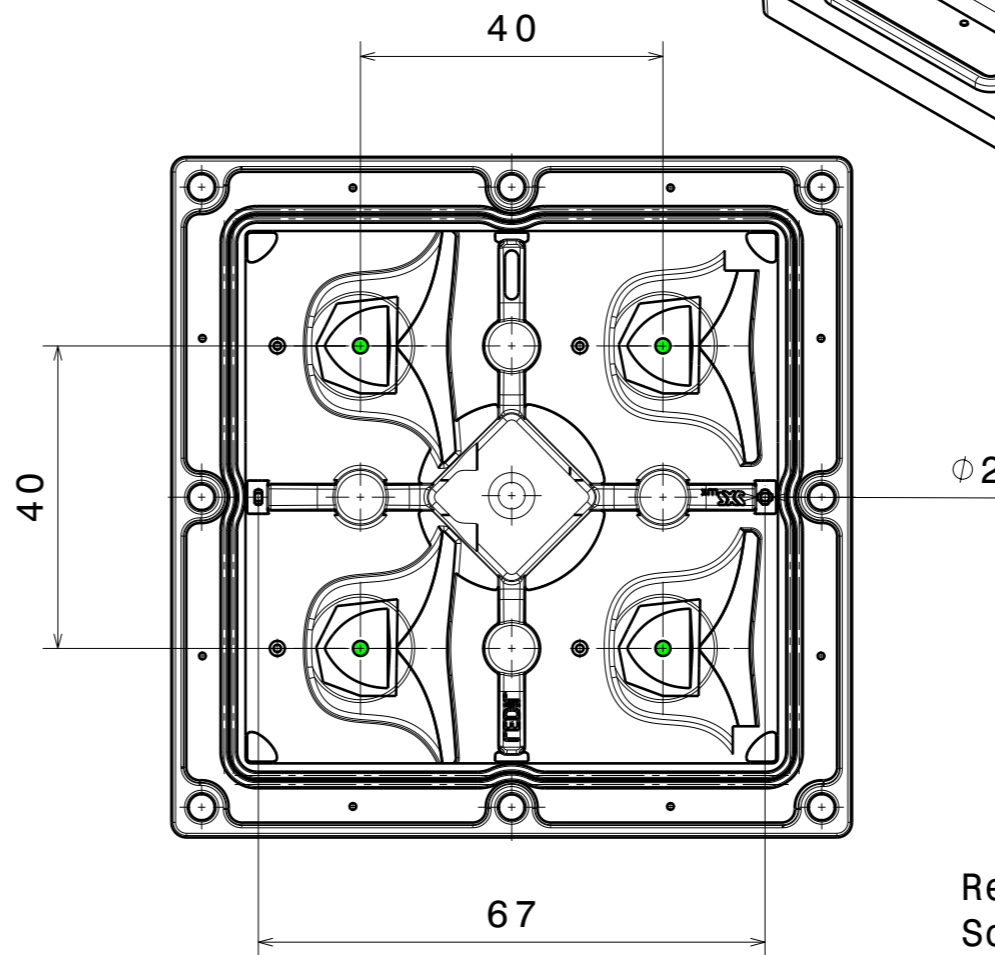

Bottom view
Scale: 1:1

Front view
Scale: 1:1

Rear view
Scale: 1:1

Isometric view
Scale: 1:1

INDEX	PART NO	DESCRIPTION	MATERIAL	COLOUR
1	C15760	STRADA-2X2MX-8-SCL	PMMA	
	C15757	STRADA-2X2MX-8-SEAL	Silicone	

Tolerances if not otherwise shown
According to DIN ISO 2768-1
Linear measures:
Up to 30mm class M, otherwise class C.
According to DIN ISO 2768-2
Form and position: class L

Ledil Oy
Salorankatu 10
FIN 24240 SALO
Finland

THIRD ANGLE PROJECTION:

DRAWING TITLE
CS15761_STRADA-2X2MX-8-SCL

This drawing is the property of LEDiL Oy. It may not be reproduced, copied or communicated without a written agreement with LEDiL Oy.

SIZE	PART NUMBER	
A3	CS15761	
SCALE	1:1	WEIGHT 44,6 g
SHEET		1/1