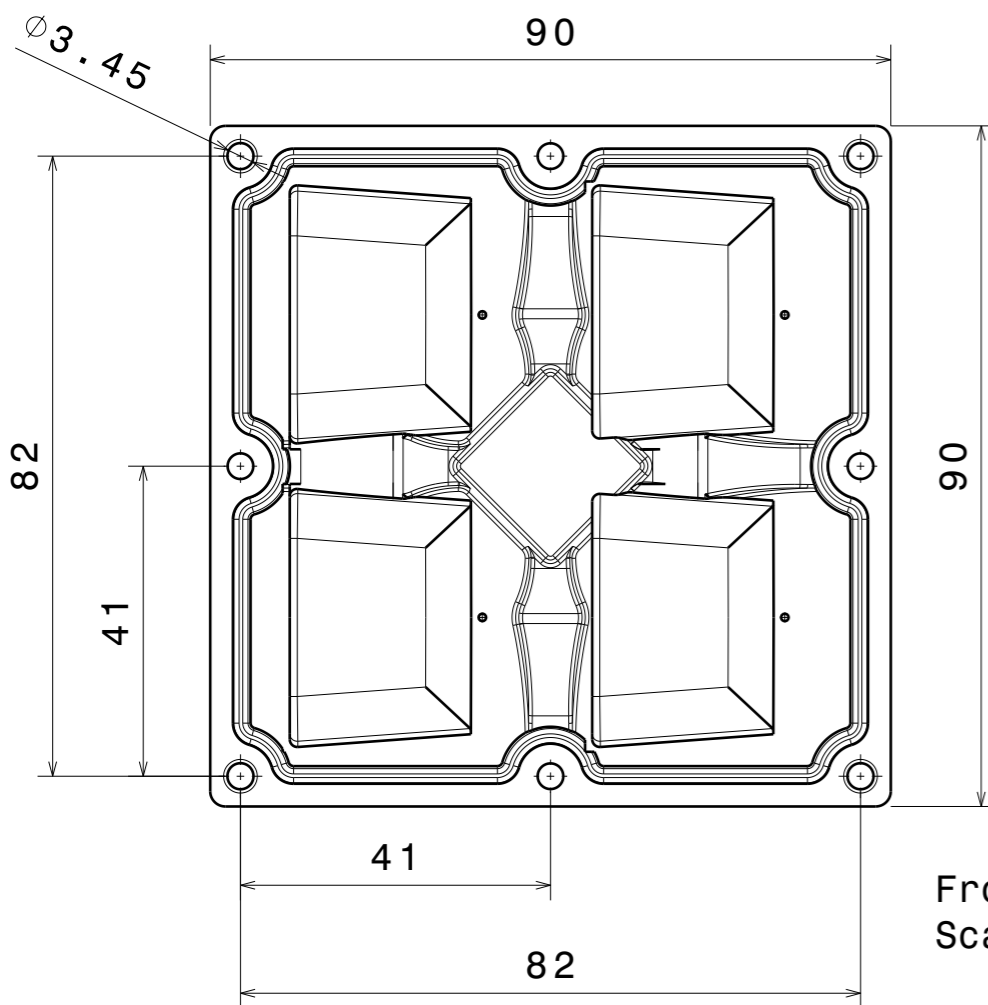

Bottom view
Scale: 1:1

Front view
Scale: 1:1

Rear view
Scale: 1:1

Isometric view
Scale: 1:1

INDEX	PART NO	DESCRIPTION	MATERIAL	COLOUR
1	C15760	STRADA-2X2MX-8-SCL	PMMA	
	C15757	STRADA-2X2MX-8-SEAL	Silicone	

Tolerances if not otherwise shown
According to DIN ISO 2768-1
Linear measures:
Up to 30mm class M, otherwise class C.
According to DIN ISO 2768-2
Form and position: class L

Ledil Oy
Salorankatu 10
FIN 24240 SALO
Finland

THIRD ANGLE PROJECTION:

DRAWING TITLE
CS15761_STRADA-2X2MX-8-SCL

This drawing is the property of LEDiL Oy. It may not be reproduced, copied or communicated without a written agreement with LEDiL Oy.

SIZE	PART NUMBER	
A3	CS15761	
SCALE	1:1	WEIGHT 44,6 g
SHEET		1/1