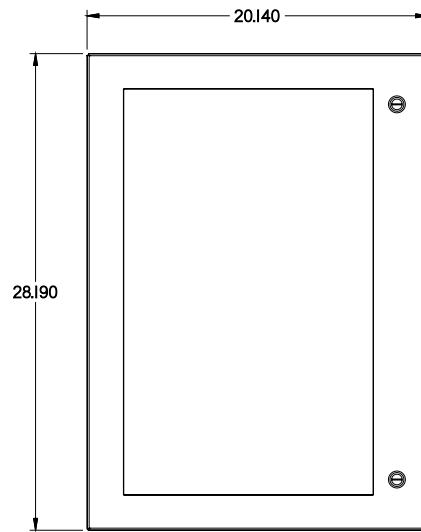

PART No. 1481WDH3024

for more information visit
www.hammfg.com

Data subject to change without notice

TOP VIEW

ISOMETRIC VIEW

BACK VIEW

LEFT SIDE VIEW

FRONT VIEW

RIGHT SIDE VIEW

BOTTOM VIEW