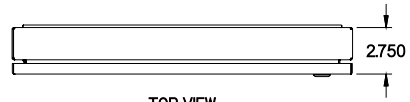

PART No. 1481WDH3024

for more information visit
www.hammfg.com

Data subject to change without notice

TOP VIEW

ISOMETRIC VIEW

BACK VIEW

LEFT SIDE VIEW

FRONT VIEW

RIGHT SIDE VIEW

BOTTOM VIEW