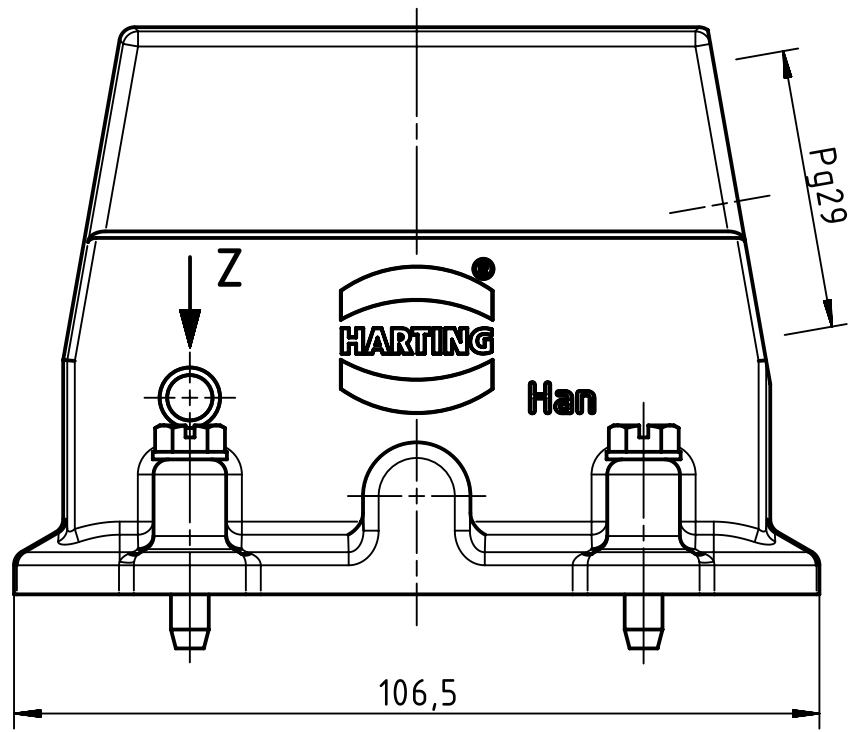

1 2 3 4 5 6

A
B
C
D

Z (2:1)

	All rights reserved Department EL PD - DE HARTING Electric GmbH & Co. KG D-32339 Espelkamp	All Dimensions in mm Original Size DIN A4	Scale 1:1	Free size tol.	Ref. Sub.
		Created by FINKEV	Inspected by MOOR	Standardisation TIEMANNA	Date 2014-11-10
Title Han EMC 40 Hood Side Entry PG 29					Doc-Key / ECM-Nr. 100200134/UGD/002/A 500000078553
Type TB		Number 09 62 040 0541			Rev. A
					Page 1/1