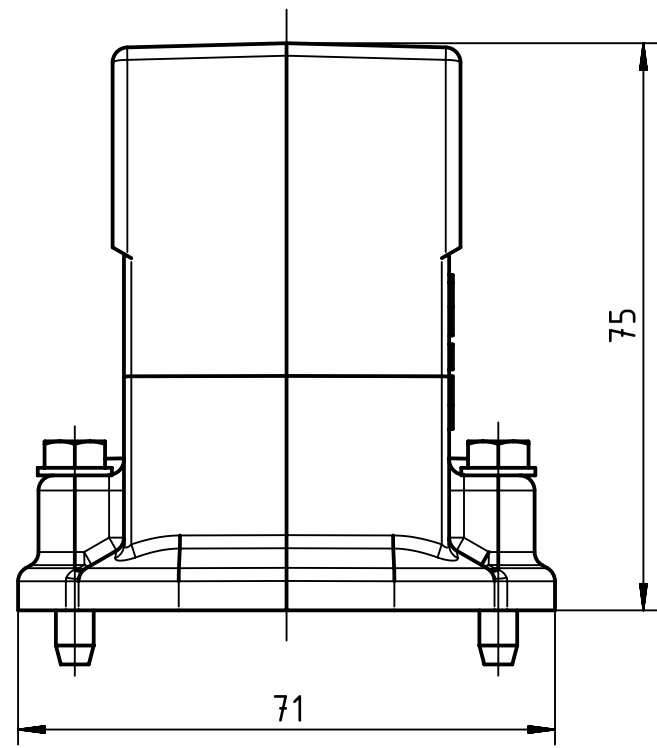

1 2 3 4 5 6

A
B
C
D

Z (2:1)

	All rights reserved Department EL PD - DE HARTING Electric GmbH & Co. KG D-32339 Espelkamp	All Dimensions in mm Original Size DIN A4	Scale 1:1	Free size tol.	Ref. Sub.
		Created by FINKEV	Inspected by MOOR	Standardisation TIEMANNA	Date 2014-11-10
Title Han EMC 40 Hood Side Entry PG 29					Doc-Key / ECM-Nr. 100200134/UGD/002/A 500000078553
Type TB		Number 09 62 040 0541			Rev. A
					Page 1/1