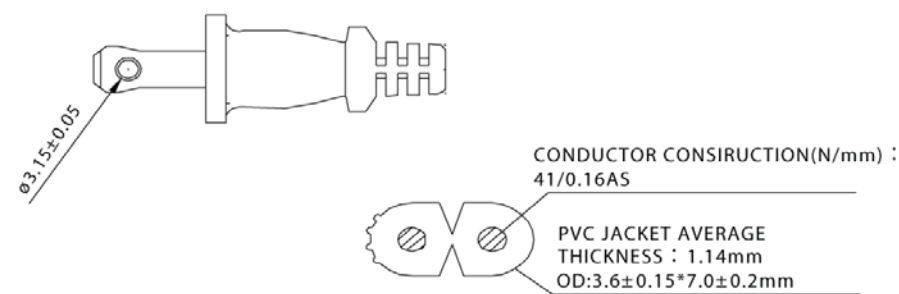

E

E

F

F

- Material:**
- E243711(UL) SPT-2 2 x 18AWG(0.824MM²) VW-1 105°C 300V - CSA 228191
 - Jacket Color: Black
 - Wiring edges near the D suffix-ray edge
- Electrical:**
- 100% Open & Short Testing
 - Insulation Resistance: 100MΩ (Min.)
 - Voltage: 500V DC / 1 Min.

Unit: MM

G

G

H

H

Scale	1:1							Name
TOLERANCE								Item No.
X.X	±0.40					Drawn	11.27.11	Chappell
X.XX	±0.25					Approved		
X.XXX	±0.15							Title
Angle	±3°							Power Cord - SPT2, Polarized, Unshielded, 105°C, 2 Meters
								Drawing No.
								rev00
								Replace
								Sheet
		Modification	Date	Name				