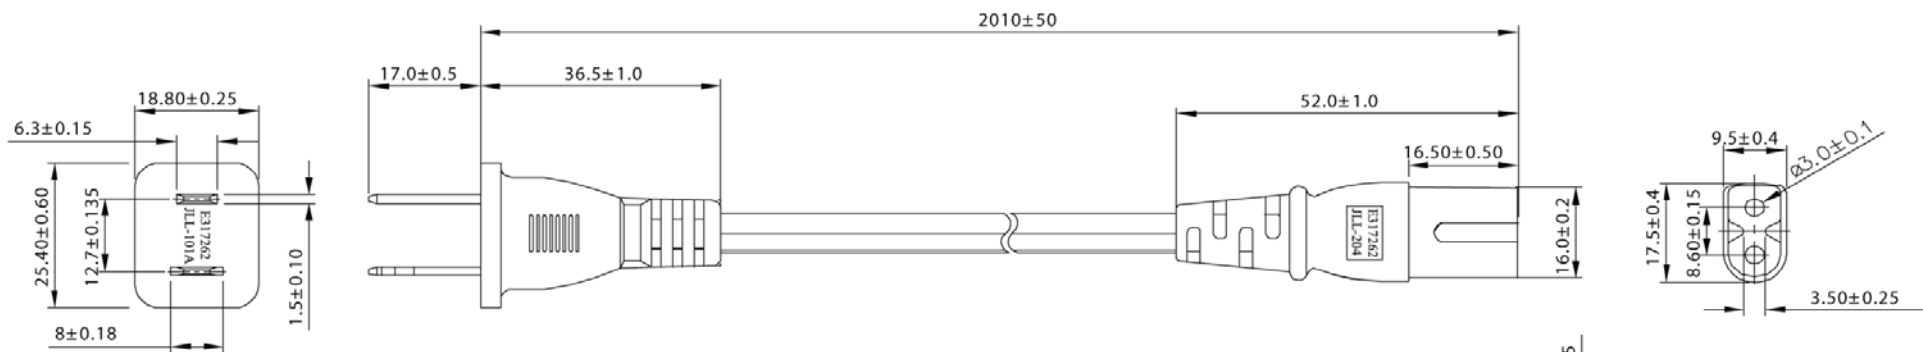

A

A

B

B

C

C

D

D

E

E

F

F

1. **Material:**
2. E243711(UL) SPT-2 2 x 18AWG(0.824MM²) VW-1 105°C 300V - CSA 228191
   - Jacket Color: Black
   - Wiring edges near the D suffix-ray edge
3. **Electrical:**
4. 100% Open & Short Testing
   - Insulation Resistance: 100MΩ (Min.)
   - Voltage: 500V DC / 1 Min.

Unit: MM

G

G

H

H

Scale	1:1							Name
TOLERANCE								Item No.
X.X	±0.40					Drawn	11.27.11	Chappell
X.XX	±0.25					Approved		
X.XXX	±0.15							Title
Angle	±3°							Power Cord - SPT2, Polarized, Unshielded, 105°C, 2 Meters
								Drawing No.
								rev00
								Replace
								Sheet
		Modification	Date	Name