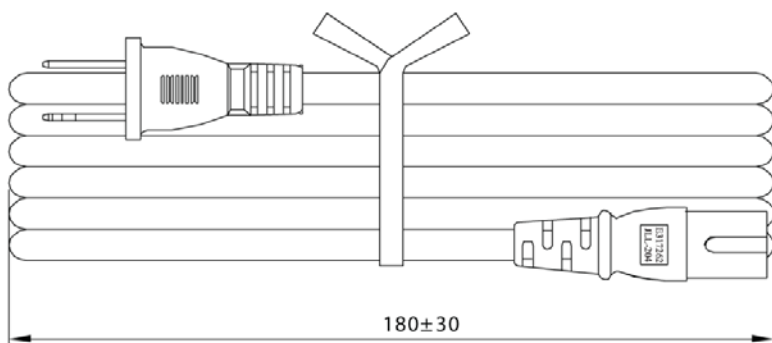

E

E

F

F

- Material:**
- E243711(UL) SPT-2 2 x 18AWG(0.824MM²) VW-1 105°C 300V - CSA 228191
 - Jacket Color: Black
 - Wiring edges near the D suffix-ray edge
- Electrical:**
- 100% Open & Short Testing
 - Insulation Resistance: 100MΩ (Min.)
 - Voltage: 500V DC / 1 Min.

Unit: MM

G

G

H

H

Scale	1:1							Name
TOLERANCE								Item No.
X.X	±0.40					Drawn	11.27.11	Chappell
X.XX	±0.25					Approved		
X.XXX	±0.15							Title
Angle	±3°							Power Cord - SPT2, Polarized, Unshielded, 105°C, 2 Meters
								Drawing No.
								rev00
								Replace
								Sheet
		Modification	Date	Name				