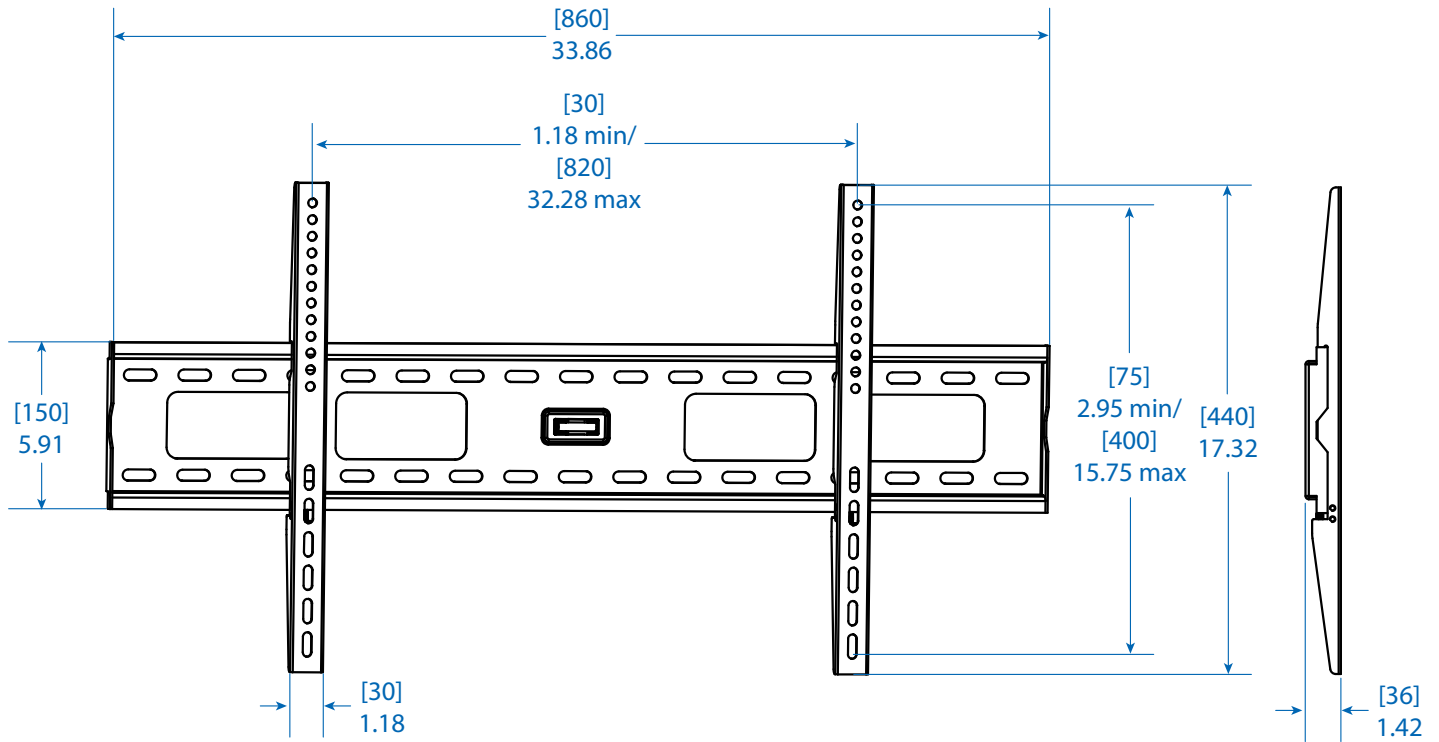

MODEL:

DWF4585X

Dimensions: [mm] INCHES

Tripp Lite has a policy of continuous improvement. Specifications are subject to change without notice.

1111 W. 35th Street
Chicago, IL 60609 USA
773.869.1234
www.tripplite.com