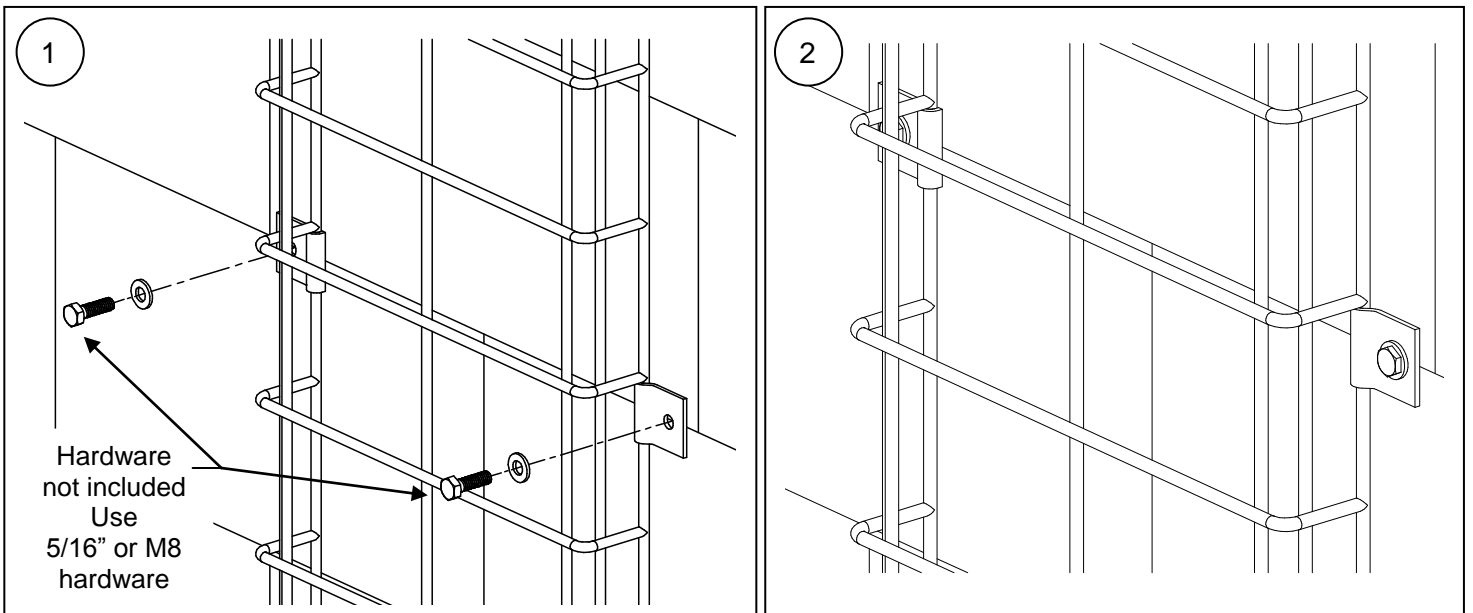

Installation of any size *Wyr-Grid* (12" *Wyr-Grid* shown) directly to wall.

Installation of any size *Wyr-Grid* (12" *Wyr-Grid* shown) to wall using any standard 1-5/8" wide strut.